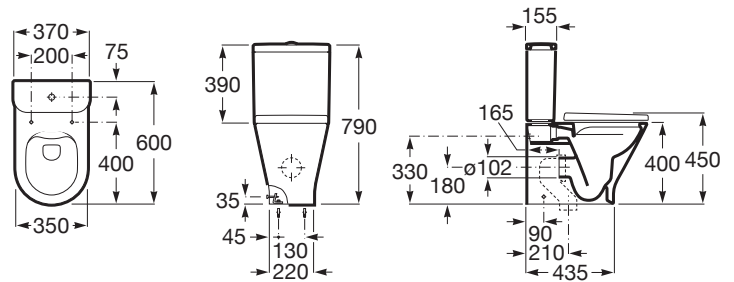

THE GAP

ROUND - Back to wall vitreous china close-coupled Rimless WC with dual outlet

DIMENSIONS

Length 370 mm.

Width 600 mm.

Height 790 mm.

COLOURS AND FINISHES

00 White

TECHNICAL DRAWINGS

FEATURES

Back-to-wall

Elbow included

Fixing kit: Included

Flushing system: Washdown

Installation type: Floor-standing

Outlet type: Dual

Publication Status

Rim type: Closed

Roca Rimless®

Shape: Round

Weight (Kg): 30

Compact toilet

COMPATIBLE WITH

ROUND - Dual flush 4,5/3L
WC cistern with bottom inlet