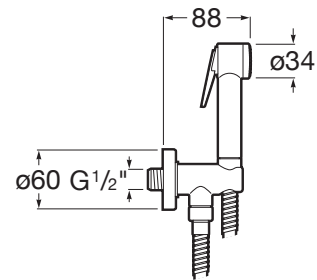

BE FRESH

Bidet shower kit (1 outlet). Includes hand-shower, wall bracket-water supply with auto-stop and 1.2 m metallic flexible hose

TECHNICAL DRAWINGS

FEATURES

Application place: Bidet, Toilet

Faucet type: Single-lever

Finish: Chrome

Handle position: Top

Installation type: Wall-mounted

Publication Status

Evershine