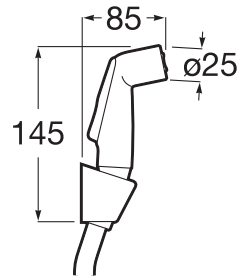

## BE FRESH

Bidet shower kit (1 outlet). Includes hand-shower, wall bracket and 1.2 m metallic flexible hose

## TECHNICAL DRAWINGS