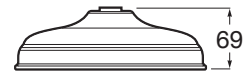

CARMEN

Classic shower head for ceiling or wall installation.  
Support kit / arm not included

TECHNICAL DRAWINGS

FEATURES

- Finish: Chrome
- Installation place: Ceiling, Wall
- Number of functions: 1
- Number of ways: 1
- Publication Status
- Shower arm: Not included
- Shower head diameter (mm): 200
- Shower head shape: Circular
- SparePartType: standard