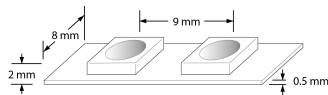

Product Image:

LEDLine™ PRO Single Colour Flexible Strip

Product Features:

- High density single colour flexible LED strip with 3M™ self adhesive backing
- Beam angle of 120° and 9mm between LEDs, 120 LEDs per metre
- Cut points every 50mm for maximum flexibility
- Voltage drop of 4.5V per 10m and maximum run of 10m
- For runs over 10m individual lengths should be connected in parallel
- Requires 24V LED driver (sold separately)
- Reel length of 10m
- 3 year warranty

Line Drawing Image

Product Specs:

Technology	LED	Number of LEDs	120
Lifetime L70 (hrs)	35000	Input Voltage	24~24V DC
Dimmable	Yes	IP Rating	IP20
Fire Protection	No	Operating Env. Temp. (Min) °C	-20
Operating Env. Temp. (Max) °C	40	Lamp Base	None
Height (mm)	2	Length (mm)	10000
Width (mm)	8	SDCM	6