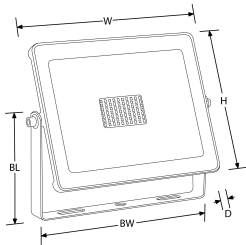

**Line Drawing Image**

**Product Specs:**

Technology	LED	Number of LEDs	90
Luminaire Distribution	Direct	Lifetime L70 (hrs)	25000
Input Voltage	180~265V AC	Input Frequency	50/60HZ
Dimmable	No	Dali	No
IP Rating	IP65	IK Rating	IK06
Operating Env. Temp. (Min) °C	-30	Operating Env. Temp. (Max) °C	40
Optic Material	Glass	Power Factor	0.9
Lamp Base	None	Height (mm)	175
Width (mm)	225	Surge Protection (kV)	1.5
SDCM	6		