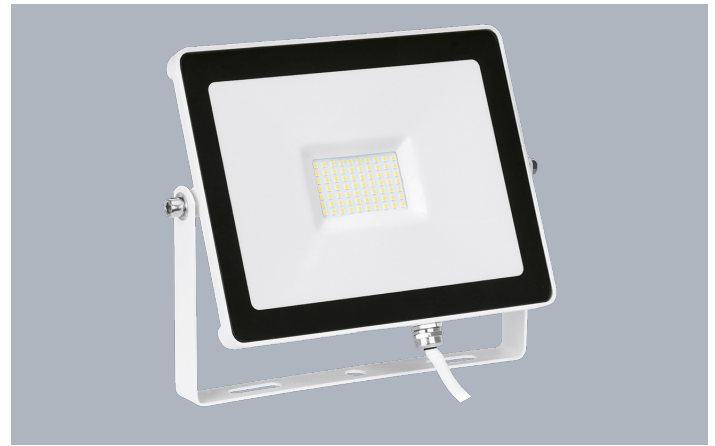

**Product Description:**

The IP65 driverless range of QuaZar™ floodlights incorporate the latest in high voltage LED technology. With their ultra slim profile and high performance, now you can light your external areas and gardens without sacrificing the appearance. Available in 10W, 20W, 30W and 50W versions.

**Product Image:**

QuaZar™ 50W Adjustable IP65 Driverless LED Floodlight

**Product Features:**

- IP65 rated LED floodlight with ultra slim design for minimal visual impact
- IK08 rated aluminium housing and tempered glass provides excellent protection
- Available in matt black and matt white finish housing
- Pre-wired with 800mm of cable
- 1.5kV surge protection
- 3 year warranty

**Line Drawing Image**

**Product Specs:**

Technology	LED	Number of LEDs	90
Luminaire Distribution	Direct	Lifetime L70 (hrs)	25000
Input Voltage	180~265V AC	Input Frequency	50/60HZ
Dimmable	No	Dali	No
IP Rating	IP65	IK Rating	IK06
Operating Env. Temp. (Min) °C	-30	Operating Env. Temp. (Max) °C	40
Optic Material	Glass	Power Factor	0.9
Lamp Base	None	Height (mm)	175
Width (mm)	225	Surge Protection (kV)	1.5
SDCM	6		