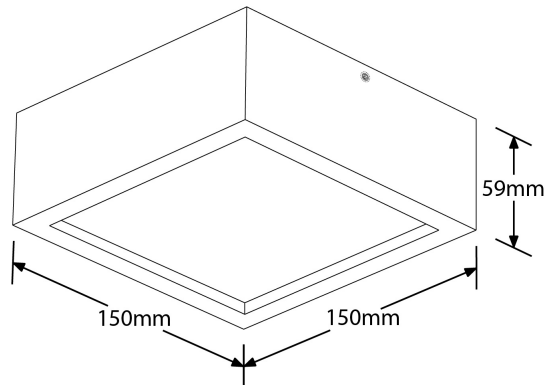

EN-DLSMS15T

Project.....

Comments.....

Fixture Type.....

Prepared By.....

Product Description:

These Blox™ fixed square surface mount LED downlights are an ideal alternative for applications where recessed downlights are not an option. Available in a choice of three wattages and sizes in a white finish.

Product Image:

Product Feature:

- Energy efficient surface mount LED downlights ideal for concrete ceilings or areas where you are unable to use recessed fittings
- IP54 rated - ideal for high rise residential balcony areas
- Wide 100° beam angle
- 3 year warranty

Product Dimension:

Compliance & Approvals:

Product Specs:

Input Voltage	200 ~ 240V AC
Power Factor	0.9
Dimmable	Yes
Dimensions	150mm (L) x 150mm (W) x 59mm (H) x mm (OD) x mm (RD) x mm
Number of LEDs	72

SKU Table and Ordering