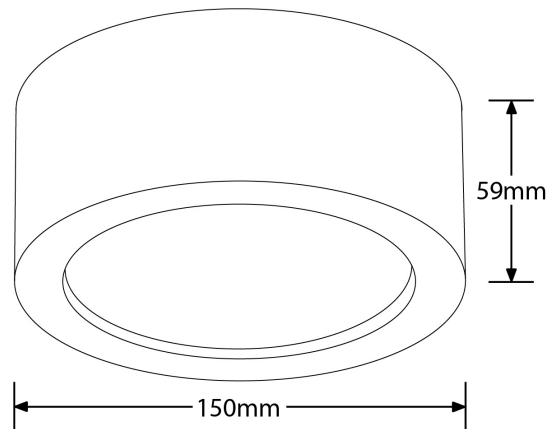

EN-DLSMR15T

Project.....

Comments.....

Fixture Type.....

Prepared By.....

Product Description:

These Blox™ fixed round surface mount LED downlights are an ideal alternative for applications where recessed downlights are not an option. Available in a choice of three wattages and sizes in a white finish.

Product Image:

Product Feature:

- Energy efficient surface mount LED downlights ideal for concrete ceilings or areas where you are unable to use recessed fittings
- IP54 rated - ideal for high rise residential balcony areas
- Wide 100° beam angle
- 3 year warranty

Product Dimension:

Compliance & Approvals:

Product Specs:

Input Voltage	200~240V AC
Power Factor	0.9
Dimmable	Yes
Dimensions	mm (L) x mm (W) x 68mm (H) x 150mm (OD) x mm (RD) x mm
Number of LEDs	72

SKU Table and Ordering