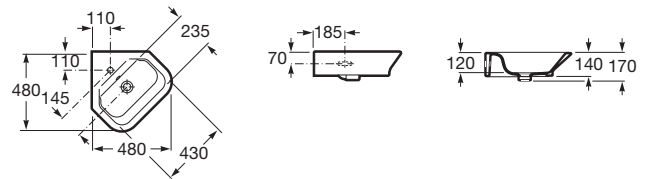

THE GAP ORIGINAL

Wall-hung vitreous china basin

DIMENSIONS

Length 480 mm.

Width 480 mm.

Height 170 mm.

COLOURS AND FINISHES

00 White

TECHNICAL DRAWINGS

FEATURES

Bowl position: Central

Corner basin

Installation type: Wall-hung

Long Description: LAVABO ANGULAR 50 THE GAP COMPLETO C-A

Material: Vitreous china

Publication Status

Shape: Square

Taphole configuration: 1 taphole in the middle

Trap: Not included

Waste: Not included