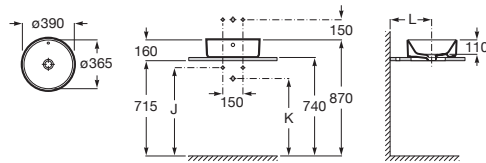

THE GAP

ROUND - On Countertop basin

DIMENSIONS

Length 390 mm.
Width 390 mm.
Height 130 mm.

COLOURS AND FINISHES

00 White

TECHNICAL DRAWINGS

FEATURES

- Back glazed
- Basin capacity (l): 3.2
- Bowl depth (mm): 110
- Bowl length (mm): 365
- Bowl position: Central
- Bowl width (mm): 365
- Fixing kit: Not included
- Installation type: Bowl / On countertop
- Internal Shape: 1 - Round
- Material: Vitreous china
- Publication Status
- Shape: Round
- Taphole configuration: No tapholes
- Trap: Not included
- Waste: Not included
- Weight (Kg): 8.2

Trap	K	J	Trap			
			Totem	Minimal	Bottle	L
Totem	530	610	•	•		300-340
Minimal			•	•	•	240-290
Bottle	610	640				

COMPATIBLE WITH

Base unit for over countertop basin with two drawers

851730...

Base unit with four drawers for two On Countertop basins