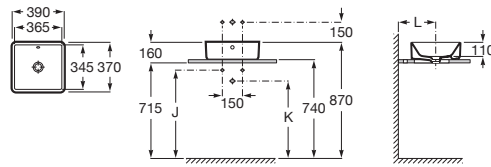

THE GAP

SQUARE - Countertop basin

DIMENSIONS

Length 390 mm.
Width 370 mm.
Height 130 mm.

COLOURS AND FINISHES

00 White

TECHNICAL DRAWINGS

FEATURES

- Back glazed
- Basin capacity (l): 3.9
- Bowl depth (mm): 110
- Bowl length (mm): 365
- Bowl position: Central
- Bowl width (mm): 345
- Fixing kit: Not included
- Installation type: Bowl / On countertop
- Internal Shape: 2 - Square
- Material: Vitreous china
- Publication Status
- Shape: Square
- Taphole configuration: No tapholes
- Trap: Not included
- Waste: Not included
- Weight (Kg): 11

Trap	K	J	Trap			
			Totem	Minimal	Bottle	L
Totem	530	610				
Minimal			•	•		300-340
Bottle	610	640	•	•	•	240-290

COMPATIBLE WITH

Base unit for over countertop basin with one drawer

851726...

Base unit for over countertop basin with two drawers