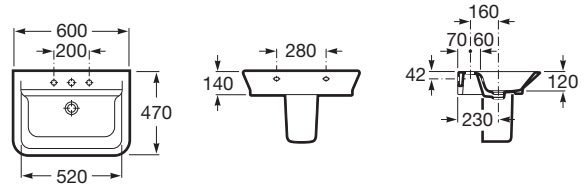

THE GAP ORIGINAL

Wall-hung vitreous china basin

DIMENSIONS

Length 600 mm.

Width 470 mm.

Height 140 mm.

COLOURS AND FINISHES

00 White

TECHNICAL DRAWINGS

FEATURES

Bowl position: Central

Installation type: Bowl / On countertop, Wall-hung

Long Description: THE GAP 600X470 WASH BASIN BOX-ACC.

Material: Vitreous china

Publication Status

Shape: Square

Taphole configuration: 1 taphole in the middle

Trap: Not included

Waste: Not included

COMPATIBLE WITH

1 1/4" outlet connector for
basin. 300 Pipe

506403110

1 1/4" outlet connector. 300
tube

506403810