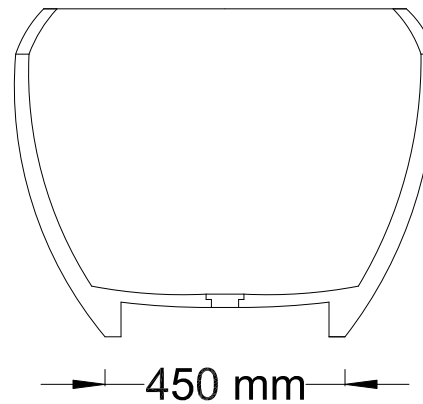

### CRYSTALLITE

BATHTUBS & VANITIES

Length: 1530 mm  
Width: 785 mm  
Height: 615 mm

Int depth: 450 mm  
Weight: 106 kg  
Full Vol: 200 l  
Suggest Vol: 90 l

Tel: +27 21 975-8098  
Fax: +27 86 458 6218  
admin@bvsa.co  
www.bvsa.co