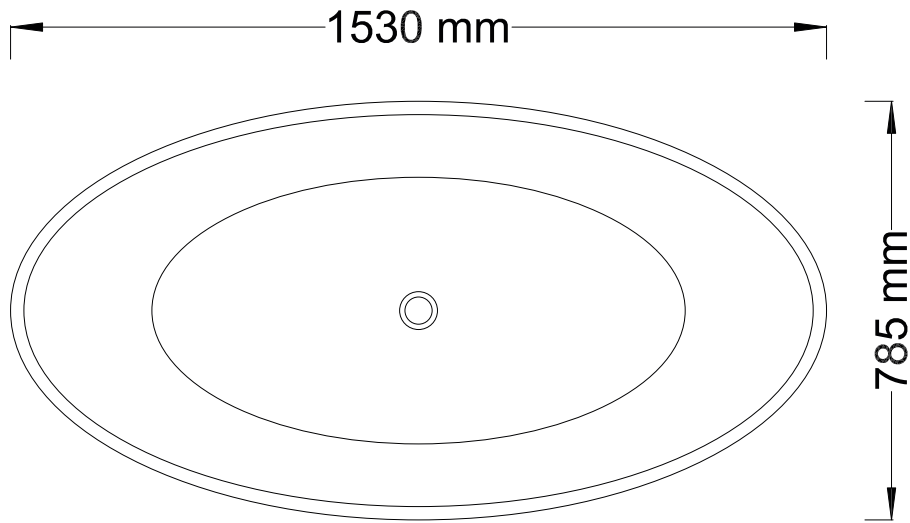

### CRYSTALLITE

BATHTUBS & VANITIES

Length: 1530 mm  
Width: 785 mm  
Height: 615 mm

Int depth: 450 mm  
Weight: 106 kg  
Full Vol: 200 l  
Suggest Vol: 90 l

Tel: +27 21 975-8098  
Fax: +27 86 458 6218  
admin@bvsa.co  
www.bvsa.co