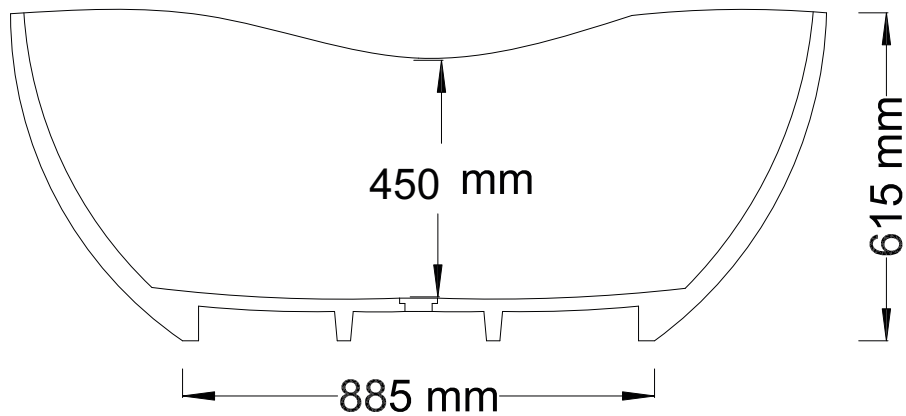

## BATH

### CRYSTALLITE

BATHTUBS & VANITIES

Length: 1530 mm  
Width: 785 mm  
Height: 615 mm

Int depth: 450 mm  
Weight: 106 kg  
Full Vol: 200 l  
Suggest Vol: 90 l

Tel: +27 21 975-8098  
Fax: +27 86 458 6218  
admin@bvsa.co  
www.bvsa.co