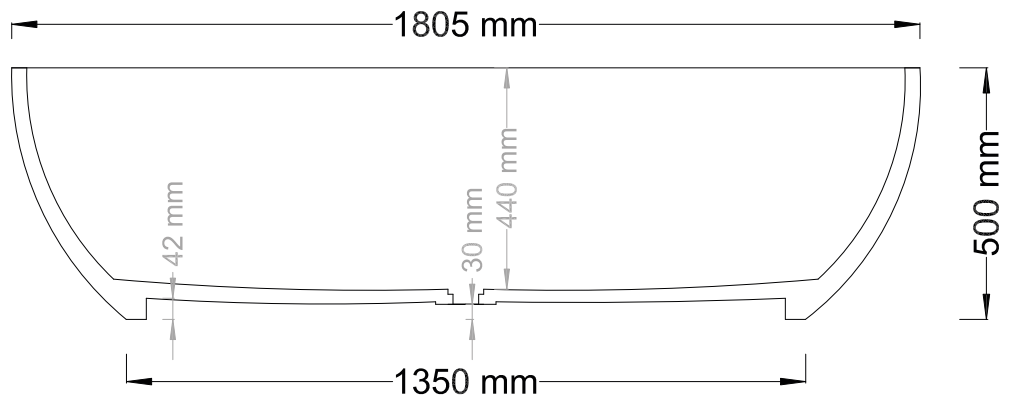

# RHEA

BATH

Length: 1805 mm  
Width: 870 mm  
Height: 500 mm

Int depth: 440 mm  
Weight: 151 kg  
Full Vol: 400 l  
Suggest Vol: 200 l