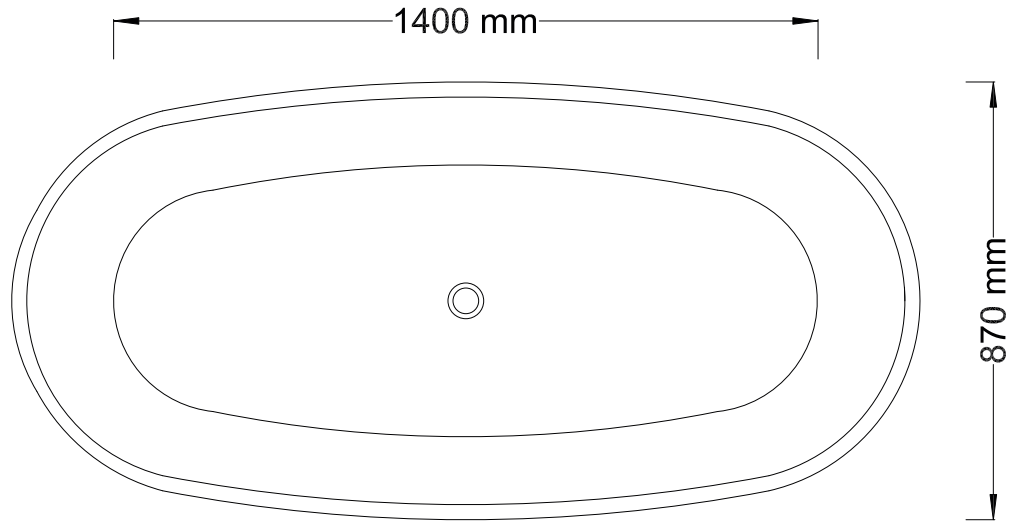

# RHEA

BATH

Length: 1805 mm  
Width: 870 mm  
Height: 500 mm

Int depth: 440 mm  
Weight: 151 kg  
Full Vol: 400 l  
Suggest Vol: 200 l