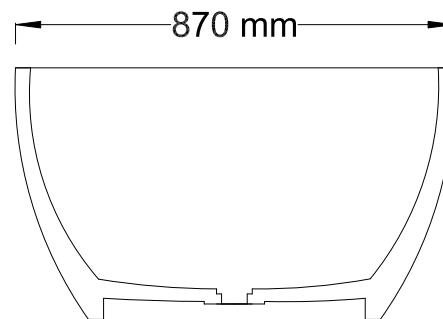

# RHEA

BATH

Length: 1805 mm  
Width: 870 mm  
Height: 500 mm

Int depth: 440 mm  
Weight: 151 kg  
Full Vol: 400 l  
Suggest Vol: 200 l