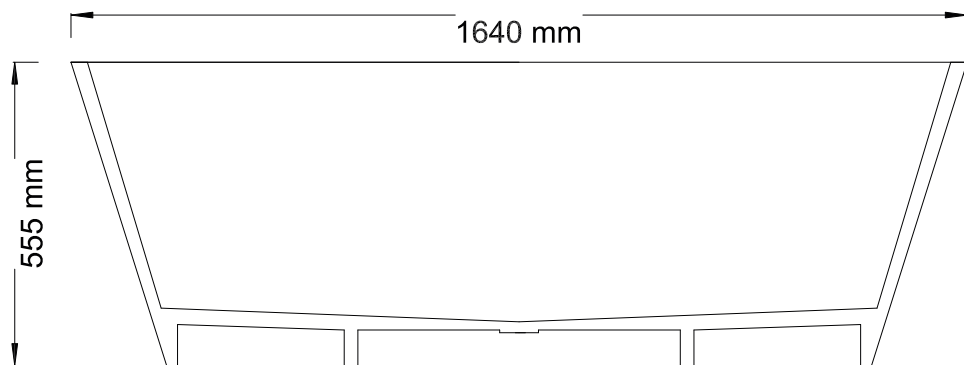

## BATH

Length: 1640 mm  
Width: 685 mm  
Height: 555 mm

Int depth: 475 mm  
Weight: 126 kg  
Full Vol: 280 l  
Suggest Vol: 160 l

Tel: +27 21 975-8098  
Fax: +27 86 458 6218  
admin@bvsa.co  
www.bvsa.co