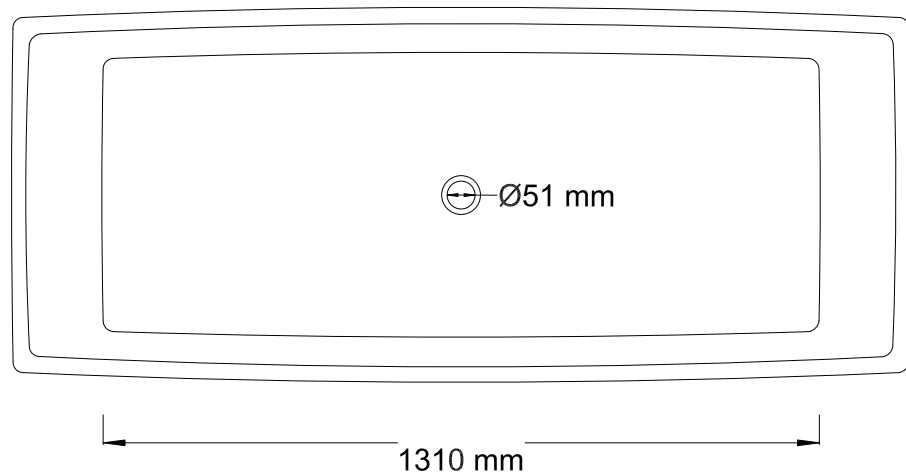

# NEXUS XL

## BATH

Length: 1640 mm  
Width: 685 mm  
Height: 555 mm

Int depth: 475 mm  
Weight: 126 kg  
Full Vol: 280 l  
Suggest Vol: 160 l

Tel: +27 21 975-8098  
Fax: +27 86 458 6218  
admin@bvsa.co  
www.bvsa.co