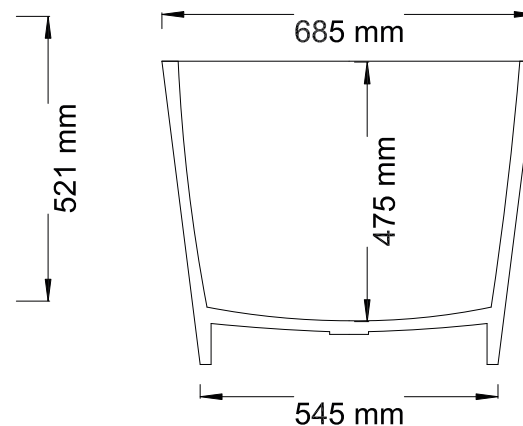

## BATH

Length: 1640 mm  
Width: 685 mm  
Height: 555 mm

Int depth: 475 mm  
Weight: 126 kg  
Full Vol: 280 l  
Suggest Vol: 160 l

Tel: +27 21 975-8098  
Fax: +27 86 458 6218  
admin@bvsa.co  
www.bvsa.co