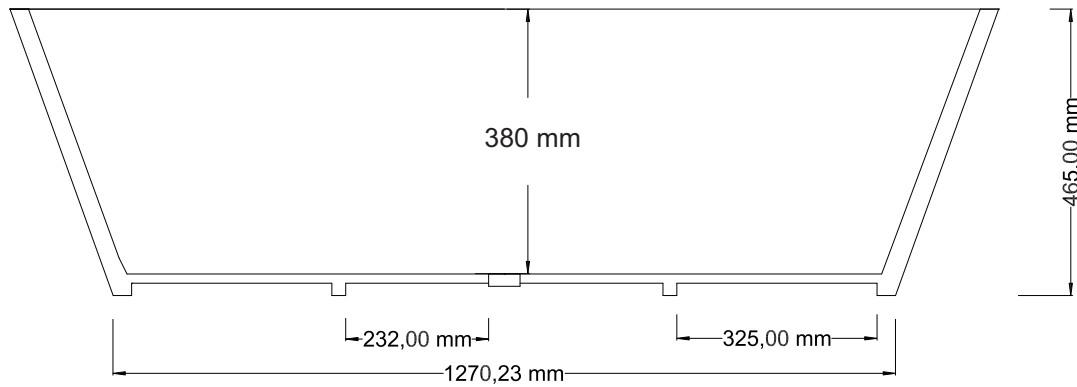

CRYSTALLITE

BATHTUBS & VANITIES

NEXUS

BATH

Length: 1605 mm
Width: 675 mm
Height: 465 mm

Int depth: 380 mm
Weight: 95 kg
Full Vol: 300 l
Suggest Vol: 110 l