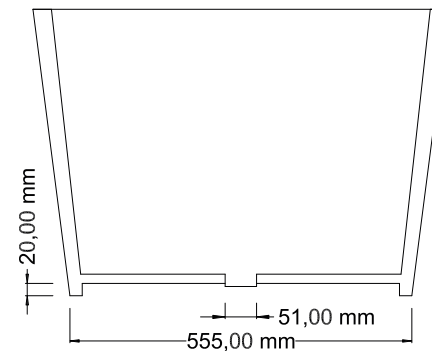

CRYSTALLITE

BATHTUBS & VANITIES

NEXUS

BATH

Length: 1605 mm
Width: 675 mm
Height: 465 mm

Int depth: 380 mm
Weight: 95 kg
Full Vol: 300 l
Suggest Vol: 110 l