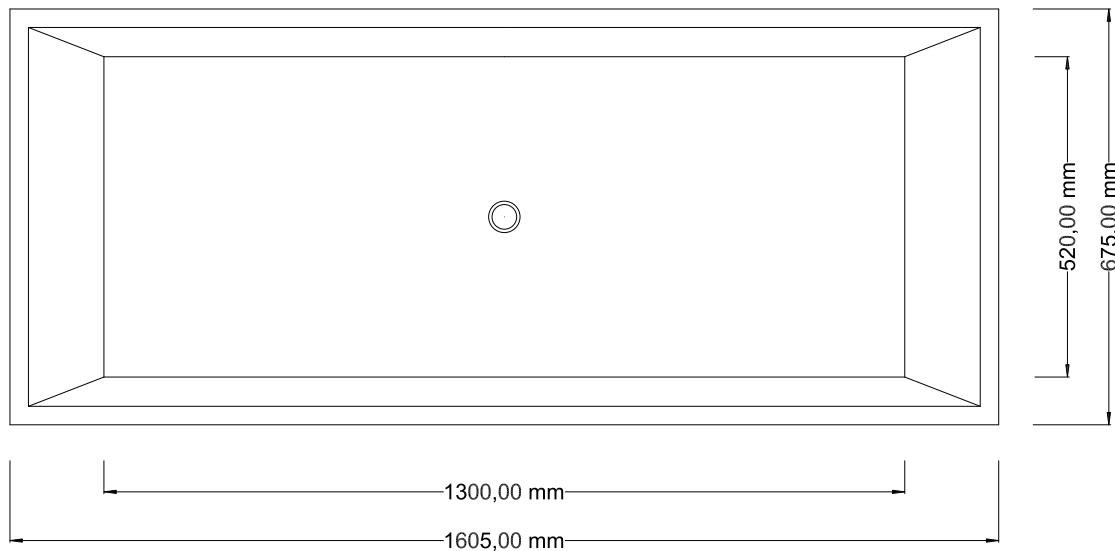

CRYSTALLITE

BATHTUBS & VANITIES

NEXUS

BATH

Length: 1605 mm
Width: 675 mm
Height: 465 mm

Int depth: 380 mm
Weight: 95 kg
Full Vol: 300 l
Suggest Vol: 110 l