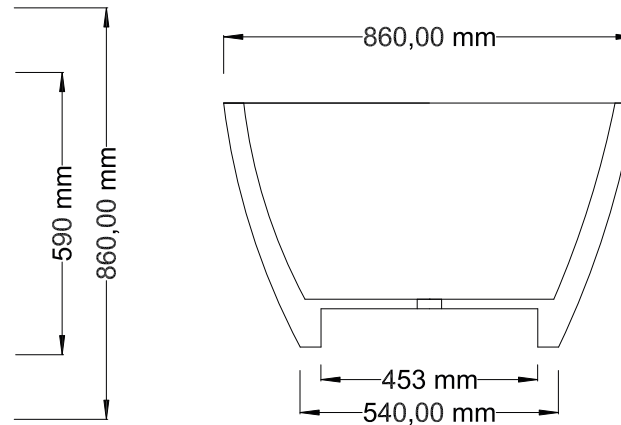

CRYSTALLITE

BATHTUBS & VANITIES

LUNA

BATH

Length: 1805 mm
Width: 860 mm
Height: 510 mm

Int depth: 460 mm
Weight: 170 kg
Full Vol: 360 l
Suggest Vol: 150 l