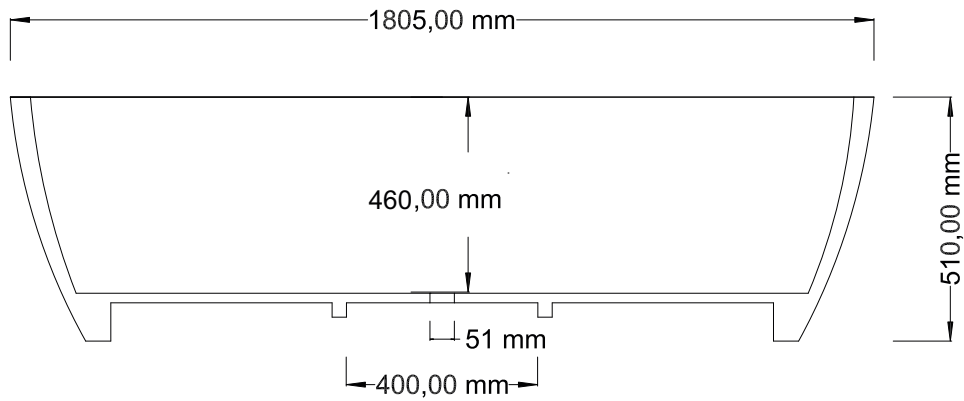

CRYSTALLITE

BATHTUBS & VANITIES

LUNA

BATH

Length: 1805 mm
Width: 860 mm
Height: 510 mm

Int depth: 460 mm
Weight: 170 kg
Full Vol: 360 l
Suggest Vol: 150 l