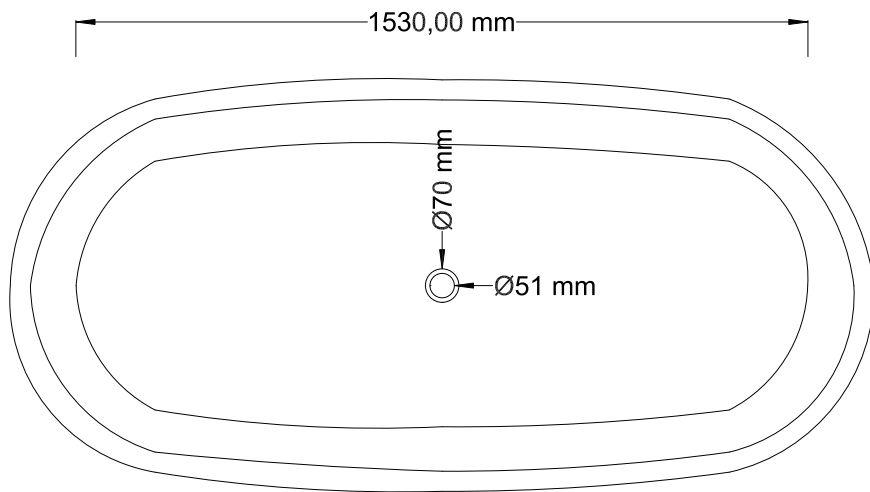

CRYSTALLITE

BATHTUBS & VANITIES

LUNA

BATH

Length: 1805 mm
Width: 860 mm
Height: 510 mm

Int depth: 460 mm
Weight: 170 kg
Full Vol: 360 l
Suggest Vol: 150 l