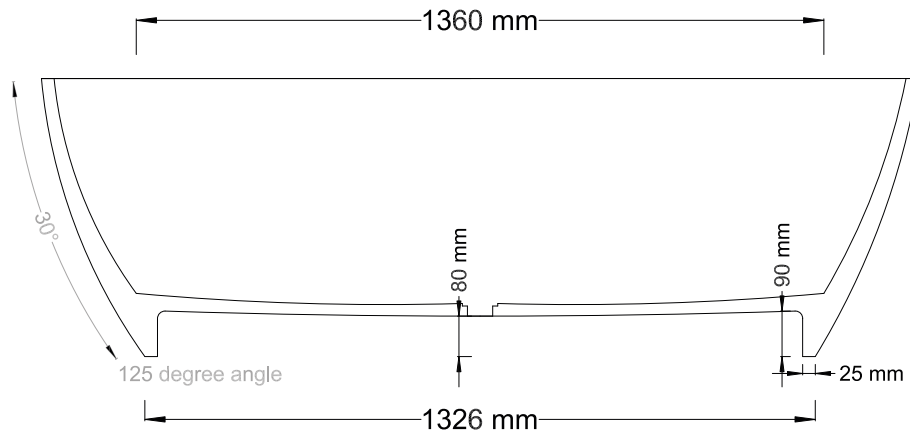

CRYSTALLITE

BATHTUBS & VANITIES

LUNA 1.7

BATH

Length: 1730 mm
Width: 755 mm
Height: 555 mm

Int depth: 480 mm
Weight: 136 kg
Full Vol: 340 l
Suggest Vol: 140 l

Tel: +27 21 975-8098
Fax: +27 86 458 6218
admin@bvsa.co
www.bvsa.co