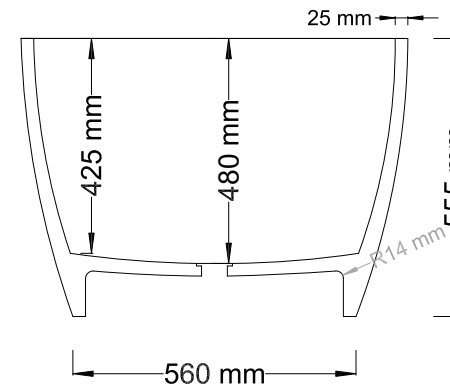

CRYSTALLITE

BATHTUBS & VANITIES

LUNA 1.7

BATH

Length: 1730 mm
Width: 755 mm
Height: 555 mm

Int depth: 480 mm
Weight: 136 kg
Full Vol: 340 l
Suggest Vol: 140 l

Tel: +27 21 975-8098
Fax: +27 86 458 6218
admin@bvsa.co
www.bvsa.co