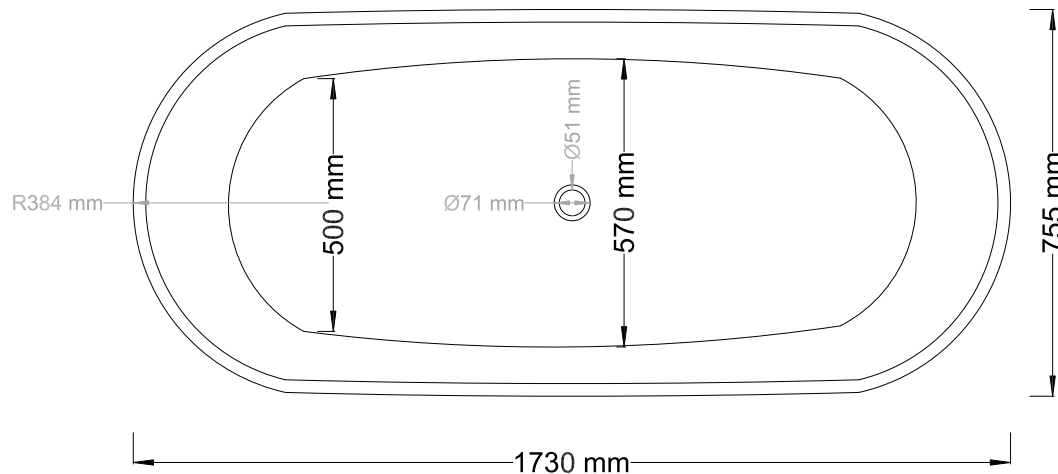

CRYSTALLITE

BATHTUBS & VANITIES

LUNA 1.7

BATH

Length: 1730 mm
Width: 755 mm
Height: 555 mm

Int depth: 480 mm
Weight: 136 kg
Full Vol: 340 l
Suggest Vol: 140 l

Tel: +27 21 975-8098
Fax: +27 86 458 6218
admin@bvsa.co
www.bvsa.co