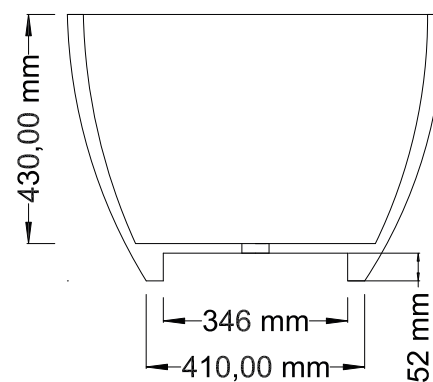

CRYSTALLITE

BATHTUBS & VANITIES

BABY LUNA

BATH

Length: 1490 mm
Width: 706 mm
Height: 500 mm

Int depth: 430 mm
Weight: 77 kg
Full Vol: 250 l
Suggest Vol: 100 l