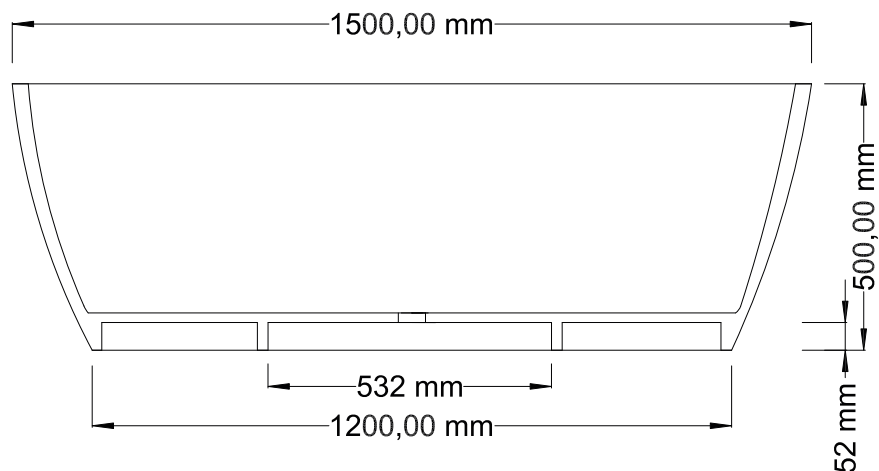

CRYSTALLITE

BATHTUBS & VANITIES

BABY LUNA

BATH

Length: 1490 mm
Width: 706 mm
Height: 500 mm

Int depth: 430 mm
Weight: 77 kg
Full Vol: 250 l
Suggest Vol: 100 l