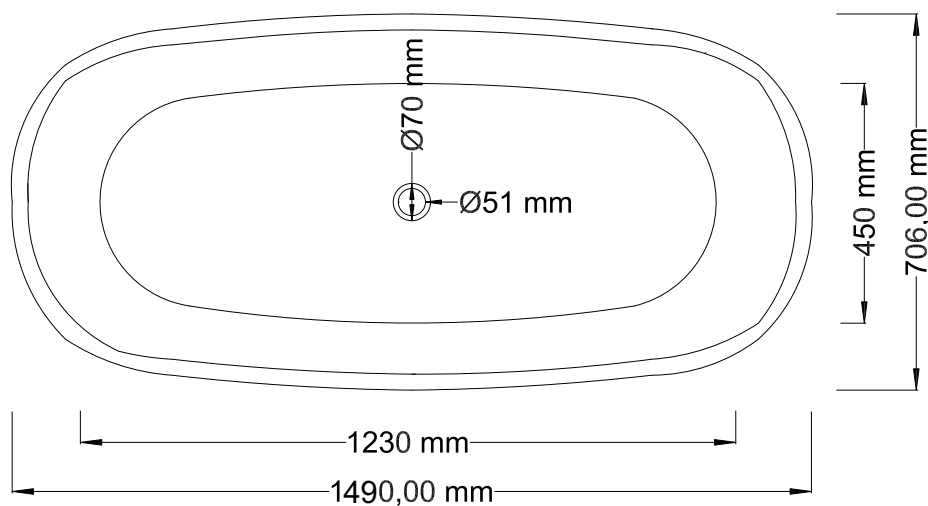

CRYSTALLITE

BATHTUBS & VANITIES

BABY LUNA

BATH

Length: 1490 mm
Width: 706 mm
Height: 500 mm

Int depth: 430 mm
Weight: 77 kg
Full Vol: 250 l
Suggest Vol: 100 l