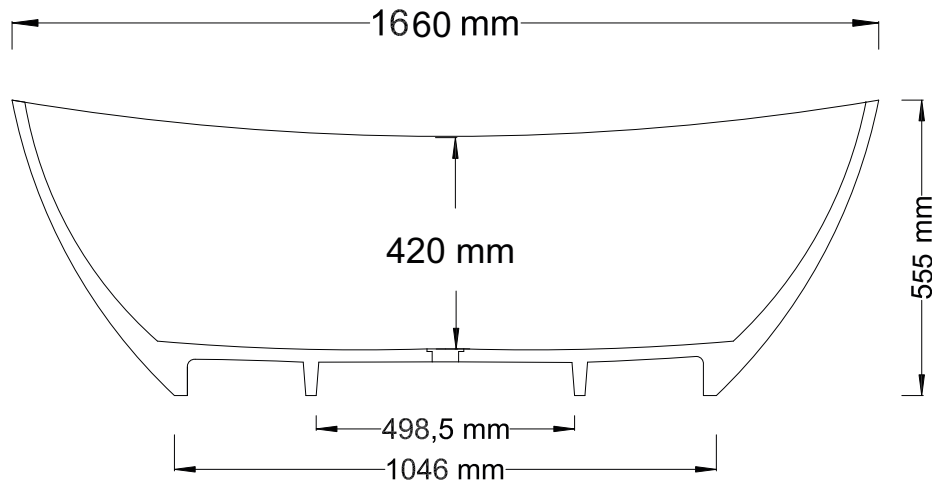

CRYSTALLITE

BATHTUBS & VANITIES

BABY LAYLA SLIMLINE

BATH

Length: 1660 mm
Width: 815 mm
Height: 555 mm

Int depth: 420 mm
Weight: 114 kg
Full Vol: 210 l
Suggest Vol: 120 l