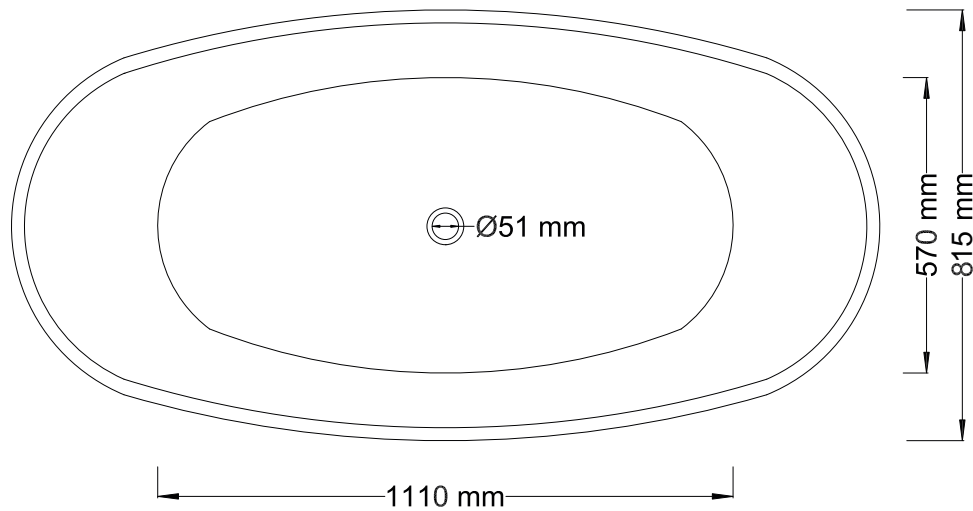

CRYSTALLITE

BATHTUBS & VANITIES

BABY LAYLA SLIMLINE

BATH

Length: 1660 mm
Width: 815 mm
Height: 555 mm

Int depth: 420 mm
Weight: 114 kg
Full Vol: 210 l
Suggest Vol: 120 l