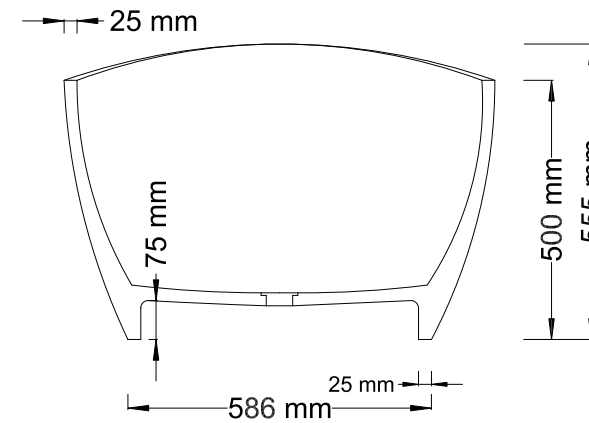

CRYSTALLITE

BATHTUBS & VANITIES

BABY LAYLA SLIMLINE

BATH

Length: 1660 mm
Width: 815 mm
Height: 555 mm

Int depth: 420 mm
Weight: 114 kg
Full Vol: 210 l
Suggest Vol: 120 l