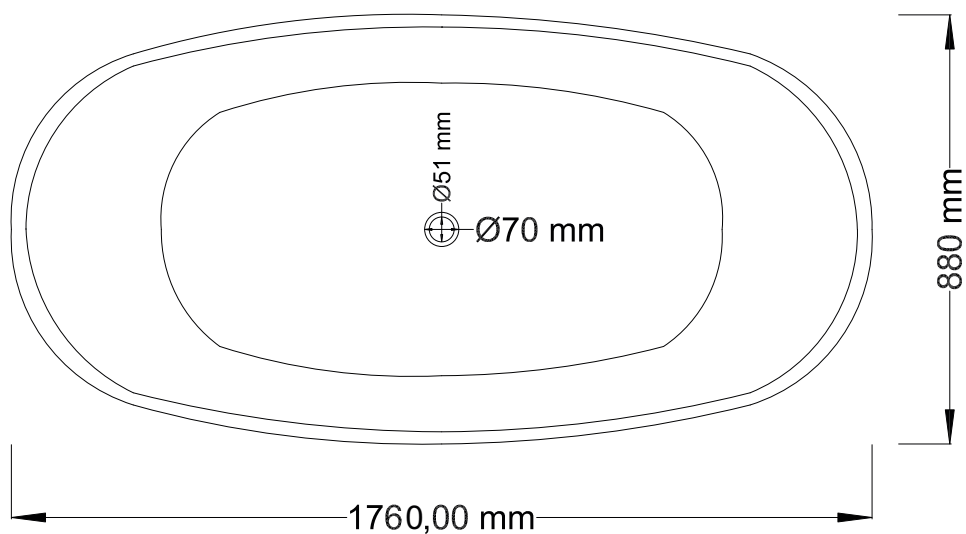

CRYSTALLITE

BATHTUBS & VANITIES

LAYLA

BATH

Length: 1760 mm
Width: 880 mm
Height: 610 mm

Int depth: 540 mm
Weight: 120 kg
Full Vol: 440 l
Suggest Vol: 160 l