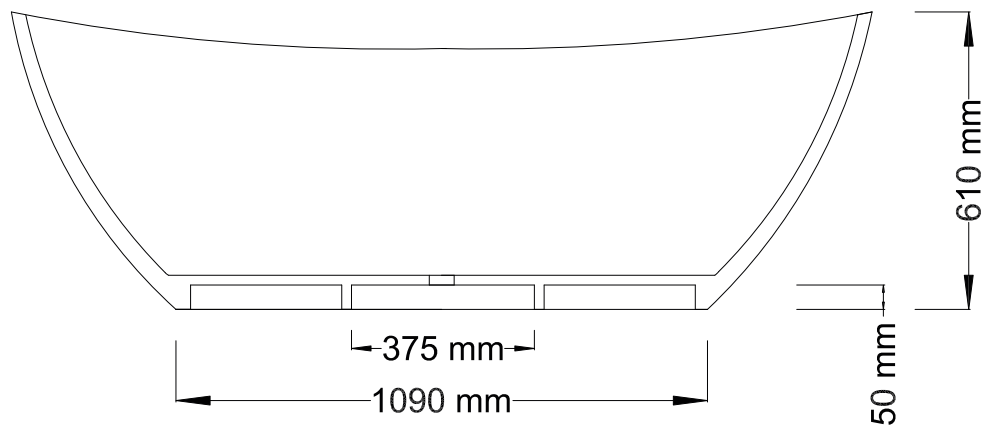

CRYSTALLITE

BATHTUBS & VANITIES

LAYLA

BATH

Length: 1760 mm
Width: 880 mm
Height: 610 mm

Int depth: 540 mm
Weight: 120 kg
Full Vol: 440 l
Suggest Vol: 160 l