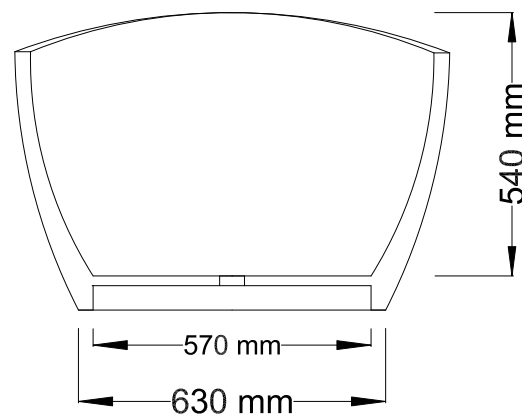

CRYSTALLITE

BATHTUBS & VANITIES

LAYLA

BATH

Length: 1760 mm
Width: 880 mm
Height: 610 mm

Int depth: 540 mm
Weight: 120 kg
Full Vol: 440 l
Suggest Vol: 160 l