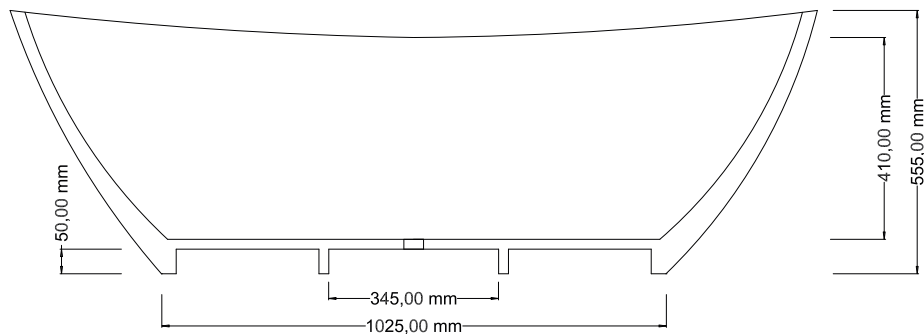

CRYSTALLITE

BATHTUBS & VANITIES

BABY LAYLA

BATH

Length: 1635 mm
Width: 820 mm
Height: 555 mm

Int depth: 420 mm
Weight: 126 kg
Full Vol: 320 l
Suggest Vol: 110 l