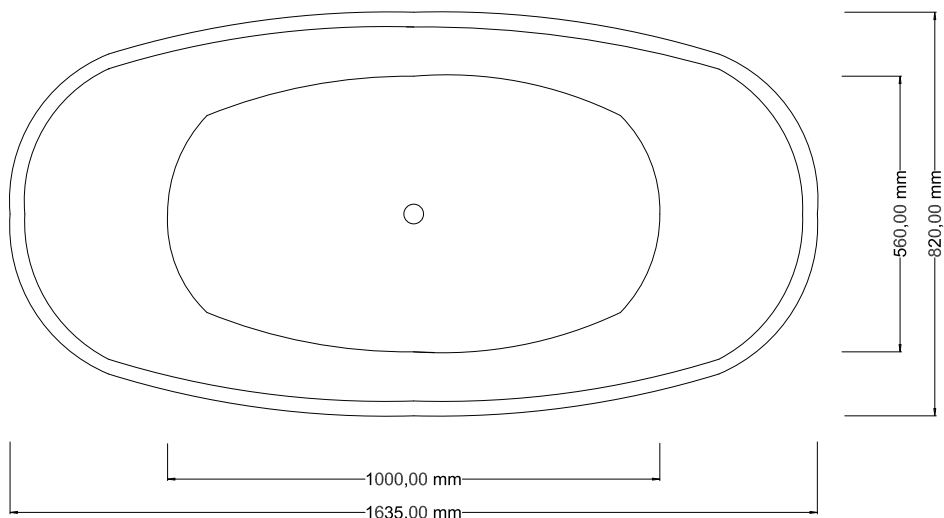

CRYSTALLITE

BATHTUBS & VANITIES

BABY LAYLA

BATH

Length: 1635 mm
Width: 820 mm
Height: 555 mm

Int depth: 420 mm
Weight: 126 kg
Full Vol: 320 l
Suggest Vol: 110 l