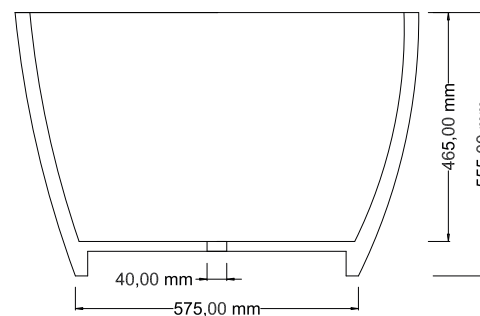

CRYSTALLITE

BATHTUBS & VANITIES

BABY LAYLA

BATH

Length: 1635 mm
Width: 820 mm
Height: 555 mm

Int depth: 420 mm
Weight: 126 kg
Full Vol: 320 l
Suggest Vol: 110 l