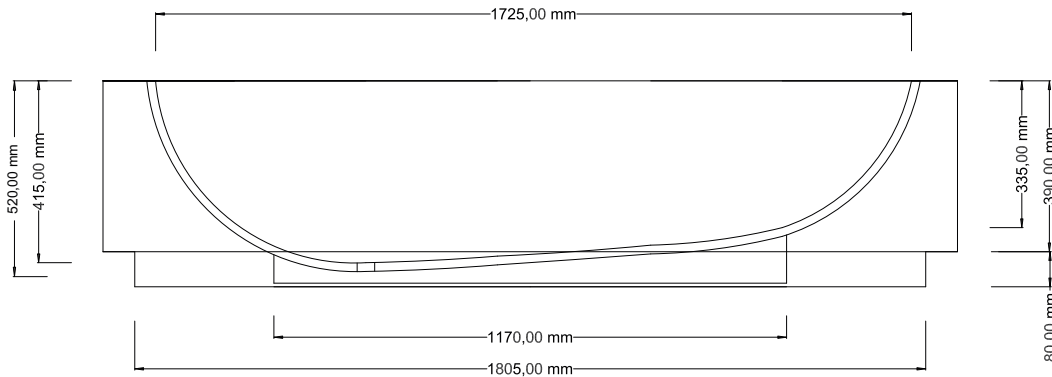

CRYSTALLITE

BATHTUBS & VANITIES

CONTESSA

BATH

SIDE VIEW OF AVO BATH PLINTH

BOTTOM VIEW OF AVO BATH PLINTH

Size Excluding Step:

Length: 1950 mm
 Width: 1065 mm
 Height: 560 mm

Int depth: 425 mm
 Full Vol: 338 /
 Suggest Vol: 120 /
 Base and lights: Optional

Tel: +27 21 975-8098
 Fax: +27 86 458 6218
 admin@bvsa.co
 www.bvsa.co