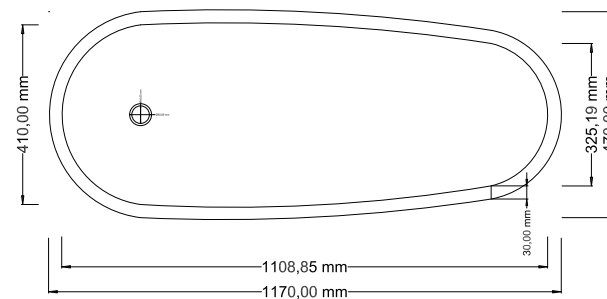

CRYSTALLITE

BATHTUBS & VANITIES

CONTESSA

BATH

SIDE VIEW OF AVO BATH PLINTH

BOTTOM VIEW OF AVO BATH PLINTH

Size Excluding Step:

Length: 1950 mm
 Width: 1065 mm
 Height: 560 mm

Int depth: 425 mm
 Full Vol: 338 /
 Suggest Vol: 120 /
 Base and lights: Optional

Tel: +27 21 975-8098
 Fax: +27 86 458 6218
 admin@bvsa.co
 www.bvsa.co