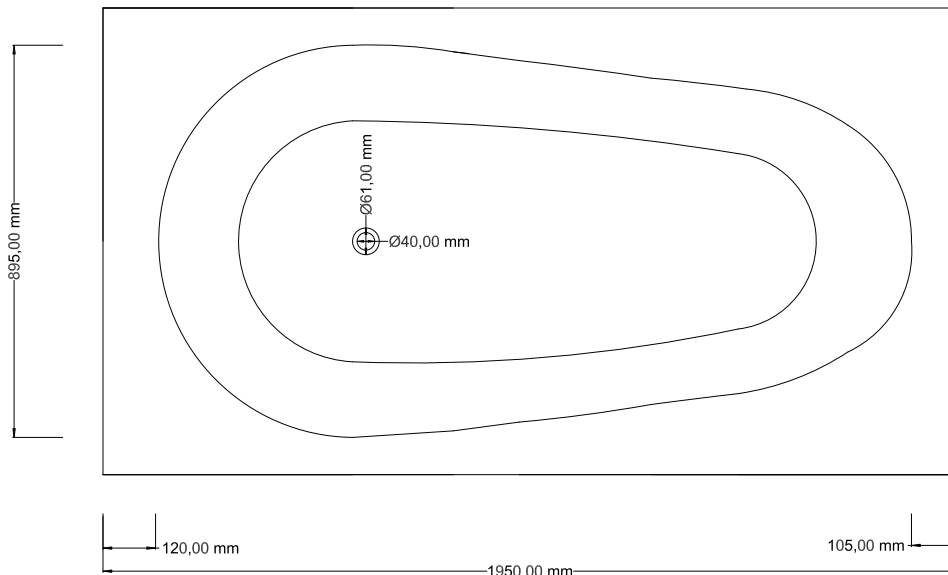

CRYSTALLITE

BATHTUBS & VANITIES

CONTESSA

BATH

SIDE VIEW OF AVO BATH PLINTH

BOTTOM VIEW OF AVO BATH PLINTH

Size Excluding Step:

Length: 1950 mm
 Width: 1065 mm
 Height: 560 mm

Int depth: 425 mm
 Full Vol: 338 /
 Suggest Vol: 120 /
 Base and lights: Optional

Tel: +27 21 975-8098
 Fax: +27 86 458 6218
 admin@bvsa.co
 www.bvsa.co