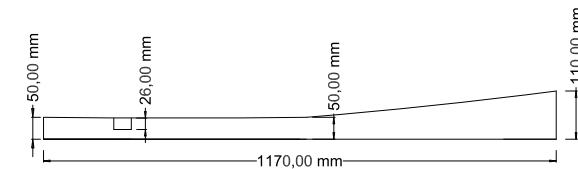

CRYSTALLITE

BATHTUBS & VANITIES

CONTESSA

BATH

SIDE VIEW OF AVO BATH PLINTH

BOTTOM VIEW OF AVO BATH PLINTH

Size Excluding Step:

Length: 1950 mm
 Width: 1065 mm
 Height: 560 mm

Int depth: 425 mm
 Full Vol: 338 /
 Suggest Vol: 120 /
 Base and lights: Optional

Tel: +27 21 975-8098
 Fax: +27 86 458 6218
 admin@bvsa.co
 www.bvsa.co