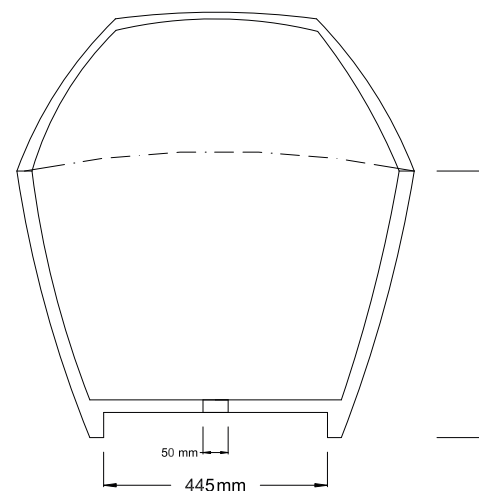

CRYSTALLITE

BATHTUBS & VANITIES

ATHENA

BATH

Length: 1725 mm
Width: 790 mm
Height: 805 mm

Int depth: 460 mm
Weight: 117 kg
Full Vol: 240 l
Suggest Vol: 120 l

Tel: +27 21 975-8098
Fax: +27 86 458 6218
admin@bvsa.co
www.bvsa.co