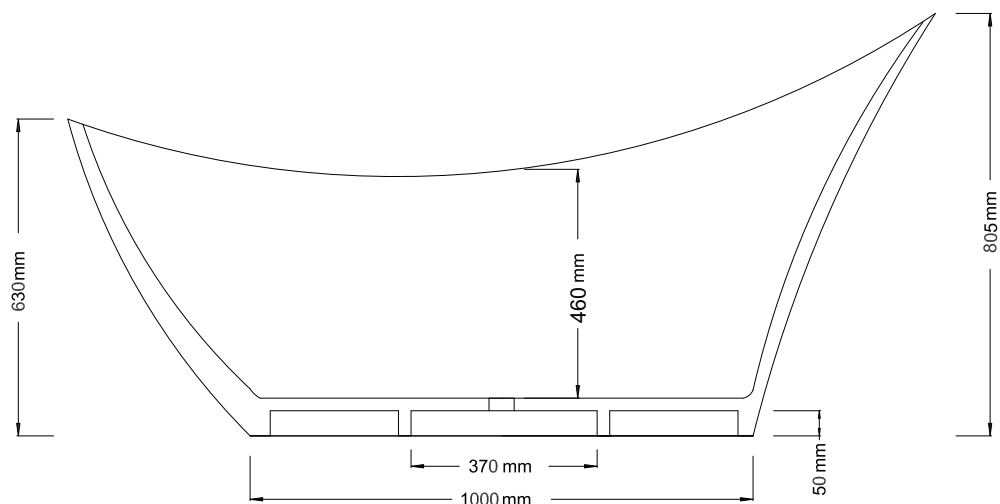

CRYSTALLITE

BATHTUBS & VANITIES

ATHENA

BATH

Length: 1725 mm
Width: 790 mm
Height: 805 mm

Int depth: 460 mm
Weight: 117 kg
Full Vol: 240 l
Suggest Vol: 120 l

Tel: +27 21 975-8098
Fax: +27 86 458 6218
admin@bvsa.co
www.bvsa.co