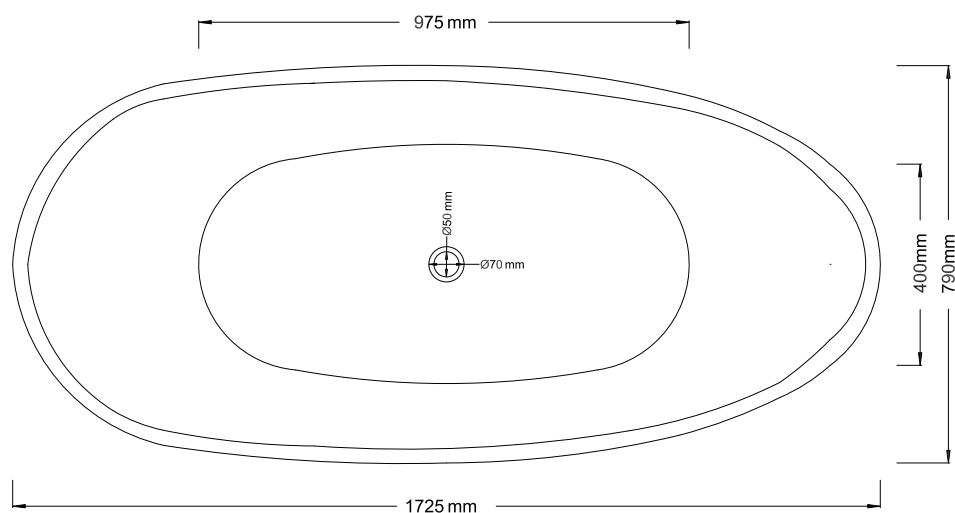

CRYSTALLITE

BATHTUBS & VANITIES

ATHENA

BATH

Length: 1725 mm
Width: 790 mm
Height: 805 mm

Int depth: 460 mm
Weight: 117 kg
Full Vol: 240 l
Suggest Vol: 120 l

Tel: +27 21 975-8098
Fax: +27 86 458 6218
admin@bvsa.co
www.bvsa.co