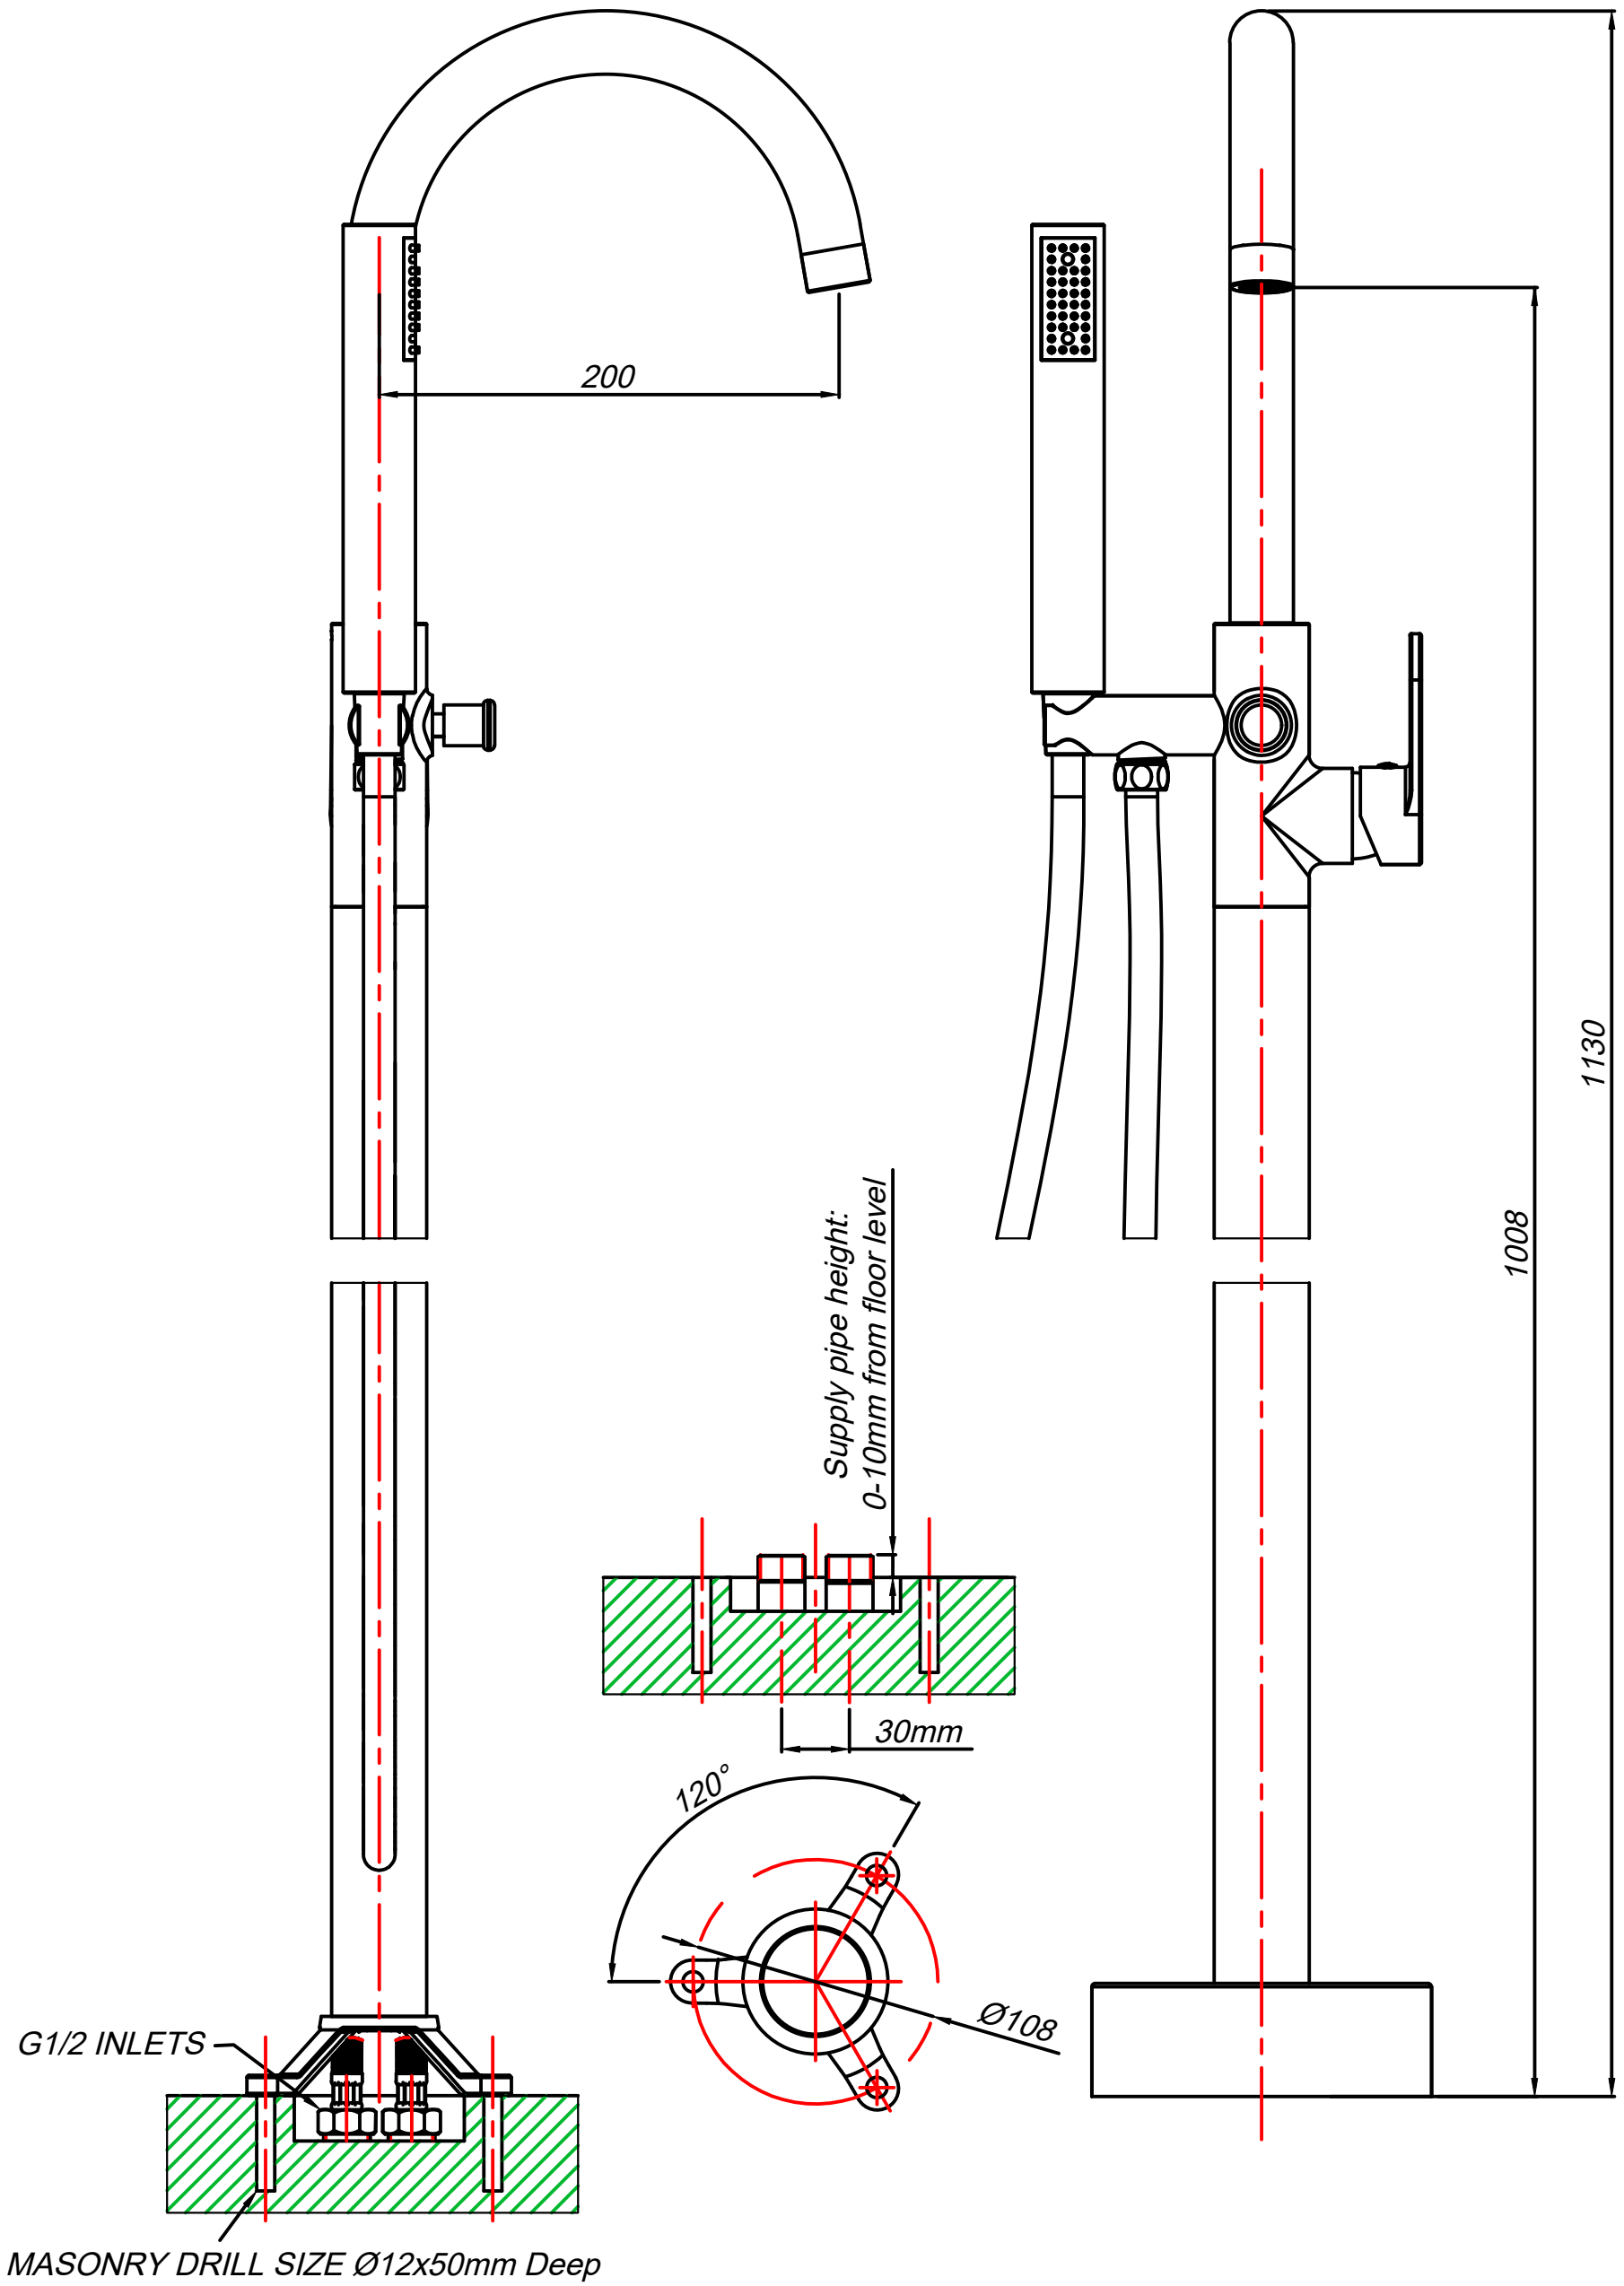

BA00035/BA0B035/DL00035/DL0B035 Bath Mixer

MASONRY DRILL SIZE  $\varnothing 12 \times 50$ mm Deep