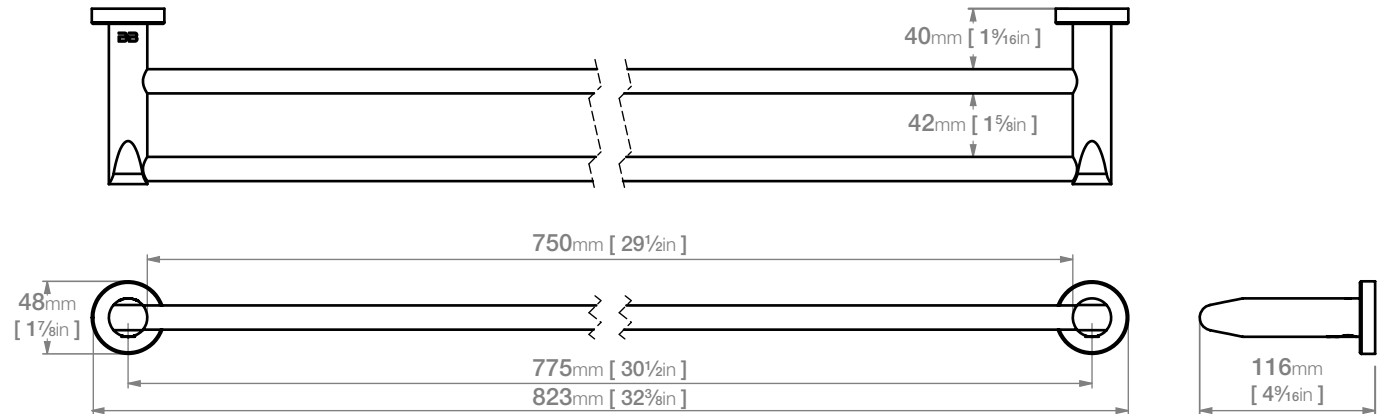

8285 DOUBLE TOWEL RAIL 800mm / 32"

8200 Series Exclusive Collection

*Exclusively available through Selected Stores

Wall Fixings Supplied:
Masonry

Original UX Fischer® Wall Plug supplied, phased in from June 2015.

Code: 8285POL5

Finish: Polished

GRADE 304 Stainless Steel

Dimensions given are in mm and [inches].
Bathroom Butler® reserves the right to alter and/or remove designs from time to time without prior notice.
This drawing is to be used for reference purposes only. E & O.E.