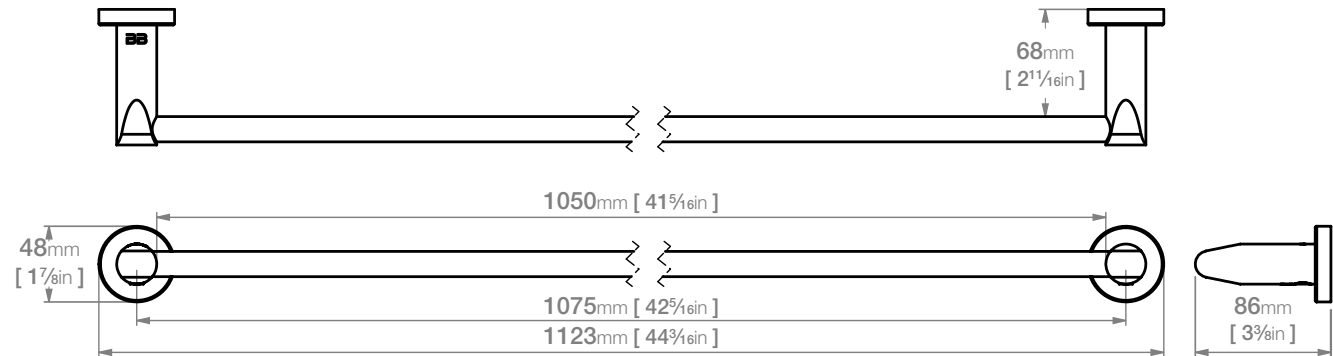

## 8200 Series Exclusive Collection

\*Exclusively available through Selected Stores

Wall Fixings Supplied:  
**Masonry**

Original UX Fischer® Wall Plug supplied, phased in from June 2015.

**Code:** 8278POLS

**Finish:** Polished

GRADE 304 Stainless Steel

Dimensions given are in **mm** and [**inches**].

Bathroom Butler® reserves the right to alter and/or remove designs from time to time without prior notice.

This drawing is to be used for reference purposes only. E &O.E.