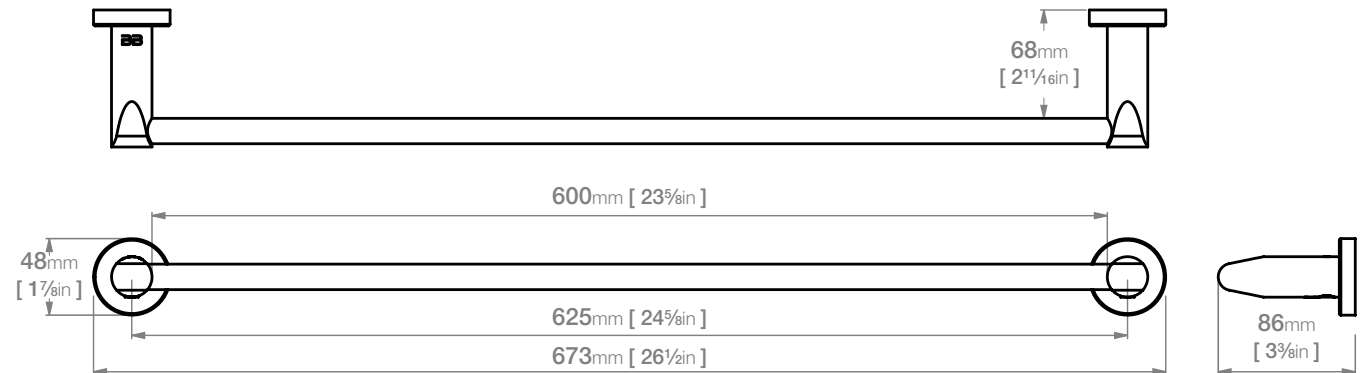

Copyright Bathroom Butler® 2019

BB™ BATHROOM
BUTLER

USA: 631.464.2851 • info@bathroombutler.com • www.bathroombutler.com
South Africa: 0860 104 653 • info@bathroombutler.co.za • www.bathroombutler.co.za
Australia: 1300 133 320 • sales@bathe.net.au • www.bathe.net.au
Mauritius: 230 242 1248 • sales@lisinggroup.com • www.bathroombutler.com

Document version **2.2**
Product version **2.1**