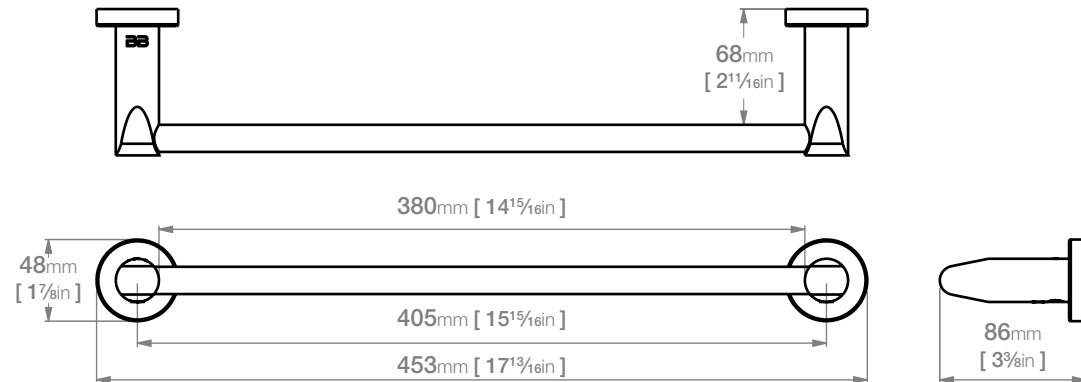

Copyright Bathroom Butler © 2019

BB™ BATHROOM
BUTLER

USA: 631.464.2851 • info@bathroombutler.com • www.bathroombutler.com
South Africa: 0860 104 653 • info@bathroombutler.co.za • www.bathroombutler.co.za
Australia: 1300 133 320 • sales@bathe.net.au • www.bathe.net.au
Mauritius: 230 242 1248 • sales@lisinggroup.com • www.bathroombutler.com

Document version **2.2**
Product version **2.1**