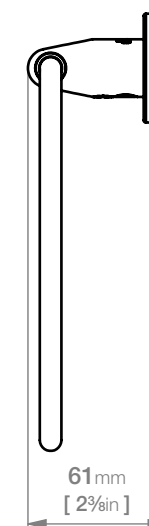

# 8240 TOWEL RING

## 8200 Series Exclusive Collection

\*Exclusively available through Selected Stores

**Code:** 8240POLS

**Finish:** Polished

GRADE 304 Stainless Steel

Dimensions given are in **mm** and **[inches]**.

Bathroom Butler® reserves the right to alter and/or remove designs from time to time without prior notice.

This drawing is to be used for reference purposes only. E & O.E.

Copyright Bathroom Butler® 2019

Wall Fixings Supplied:

**Masonry**

Original UX Fischer® Wall Plug supplied, phased in from June 2015.

**BB**™ BATHROOM BUTLER