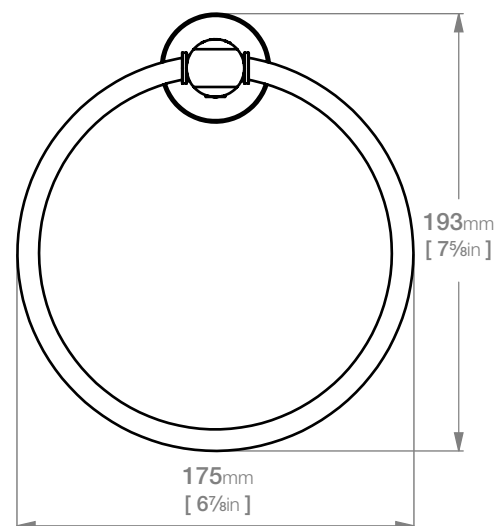

BB™ BATHROOM BUTLER

USA: 631.464.2851 • info@bathroombutler.com • www.bathroombutler.com
South Africa: 0860 104 653 • info@bathroombutler.co.za • www.bathroombutler.co.za
Australia: 1300 133 320 • sales@bathe.net.au • www.bathe.net.au
Mauritius: 230 242 1248 • sales@lisinggroup.com • www.bathroombutler.com

Document version **2.2**
Product version **2.1**