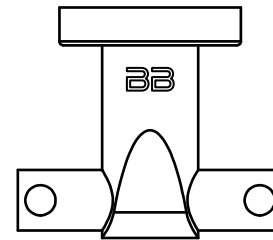

8211 ROBE HOOK DOUBLE

8200 Series Exclusive Collection

*Exclusively available through Selected Stores

Wall Fixings Supplied:
Masonry

Original UX Fischer® Wall Plug
supplied, phased in from June 2015.

Code: 8211POL5

Finish: Polished

GRADE 304 Stainless Steel

Dimensions given are in **mm** and [**inches**].

Bathroom Butler® reserves the right to alter and/or remove designs from time to time without prior notice.

This drawing is to be used for reference purposes only. E & O.E.