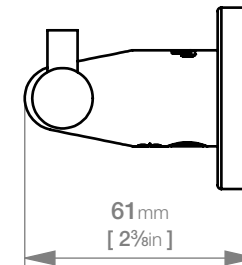

8211 ROBE HOOK DOUBLE

8200 Series Exclusive Collection

*Exclusively available through Selected Stores

Wall Fixings Supplied:
Masonry

Original UX Fischer® Wall Plug
supplied, phased in from June 2015.

Code: 8211POL5

Finish: Polished

GRADE 304 Stainless Steel

Dimensions given are in **mm** and [**inches**].

Bathroom Butler® reserves the right to alter and/or remove designs from time to time without prior notice.

This drawing is to be used for reference purposes only. E & O.E.