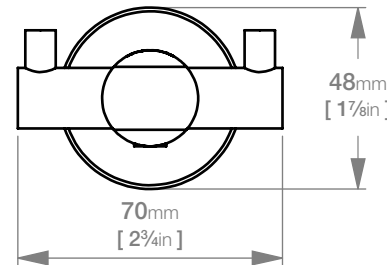

8211 ROBE HOOK DOUBLE

8200 Series Exclusive Collection

*Exclusively available through Selected Stores

Wall Fixings Supplied:
Masonry

Original UX Fischer® Wall Plug
supplied, phased in from June 2015.

Code: 8211POL5

Finish: Polished

GRADE 304 Stainless Steel

Dimensions given are in **mm** and [**inches**].

Bathroom Butler® reserves the right to alter and/or remove designs from time to time without prior notice.

This drawing is to be used for reference purposes only. E & O.E.