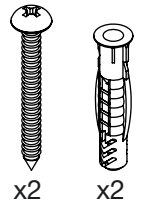

8211 ROBE HOOK DOUBLE

8200 Series Exclusive Collection

*Exclusively available through Selected Stores

Wall Fixings Supplied:
Masonry

Original UX Fischer® Wall Plug
supplied, phased in from June 2015.

Code: 8211POL5

Finish: Polished

GRADE 304 Stainless Steel

Dimensions given are in **mm** and [**inches**].

Bathroom Butler® reserves the right to alter and/or remove designs from time to time without prior notice.

This drawing is to be used for reference purposes only. E & O.E.