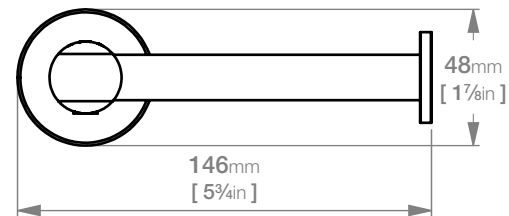

BB^{TM} BATHROOM
BUTLER

USA: 631.464.2851 • info@bathroombutler.com • www.bathroombutler.com
South Africa: 0860 104 653 • info@bathroombutler.co.za • www.bathroombutler.co.za
Australia: 1300 133 320 • sales@bathe.net.au • www.bathe.net.au
Mauritius: 230 242 1248 • sales@lisinggroup.com • www.bathroombutler.com

Document version **2.2**
Product version **2.1**