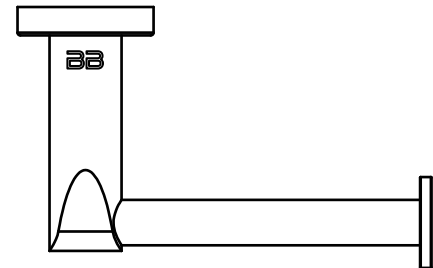

BB^{TM} BATHROOM
BUTLER

USA: 631.464.2851 • info@bathroombutler.com • www.bathroombutler.com
South Africa: 0860 104 653 • info@bathroombutler.co.za • www.bathroombutler.co.za
Australia: 1300 133 320 • sales@bathe.net.au • www.bathe.net.au
Mauritius: 230 242 1248 • sales@lisinggroup.com • www.bathroombutler.com

Document version **2.2**
Product version **2.1**