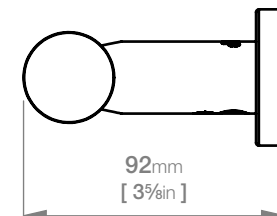

BB^{TM} BATHROOM
BUTLER

USA: 631.464.2851 • info@bathroombutler.com • www.bathroombutler.com
South Africa: 0860 104 653 • info@bathroombutler.co.za • www.bathroombutler.co.za
Australia: 1300 133 320 • sales@bathe.net.au • www.bathe.net.au
Mauritius: 230 242 1248 • sales@lisinggroup.com • www.bathroombutler.com

Document version **2.2**
Product version **2.1**