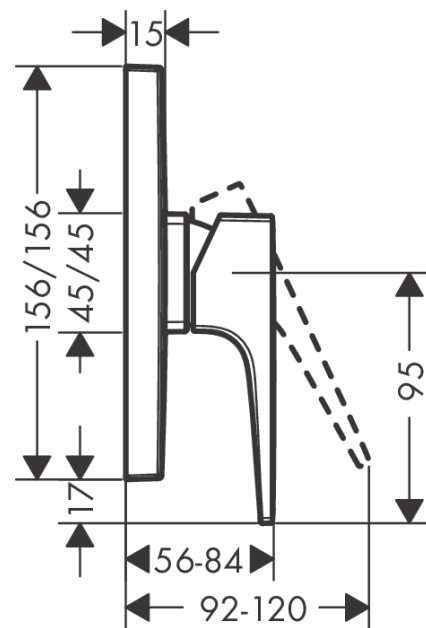

Metropol
Single lever shower mixer for concealed installation with loop handle
 Surfaces: **Chrome** Article Number: **74565003**

Description

product features

- connection type: basic set
- flow rate at 3 bar: 32 l/min
- min. operating pressure: 1 bar
- max. operating pressure: 10 bar
- scope of supply: escutcheon, handle, sleeve, mixing unit

Product image

Scale drawing

Flowchart