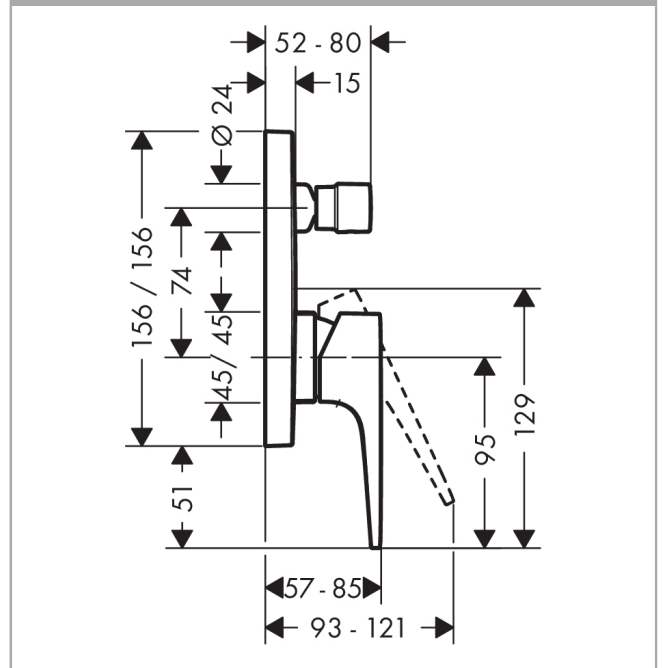

### Description

#### product features

- min. operating pressure: 1 bar
- max. operating pressure: 10 bar
- scope of supply: handle, sleeve, escutcheon, diverter, mixing unit

### Scale drawing