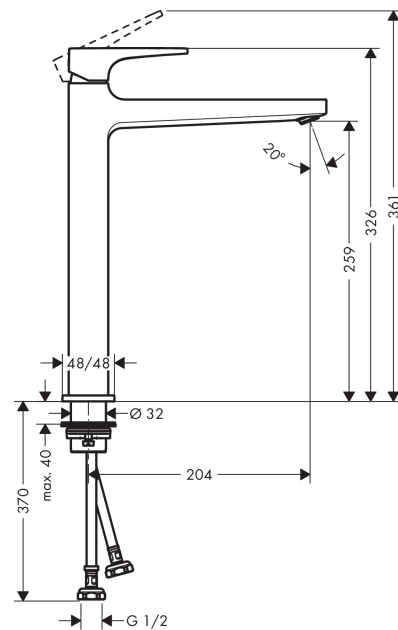

#### product features

- ComfortZone 260
- handle variant: flat handle
- projection 204 mm
- spray type: normal spray
- dezincification brass
- suitable for continuous flow water heaters
- connection dimension: DN15
- not included: waste set

### Scale drawing