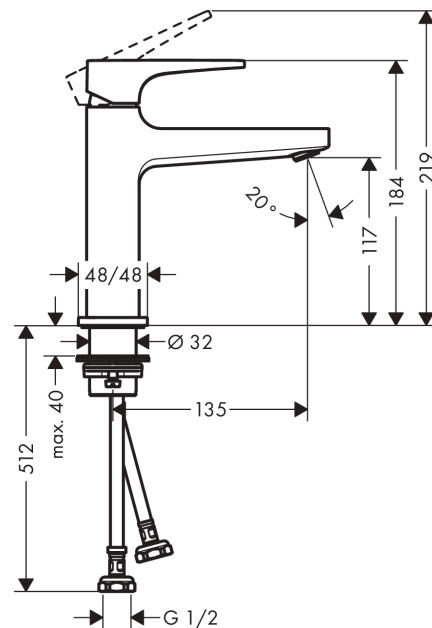

Metropol
Single lever basin mixer 110 with loop handle without waste set
 Surfaces: **Chrome** Article Number: **74507003**

Description

product features

- ComfortZone 110
- handle variant: lever handle
- projection 135 mm
- spray type: normal spray
- dezincification brass
- suitable for continuous flow water heaters
- connection dimension: DN15
- not included: waste set

Technology

Product image

Scale drawing

Flowchart