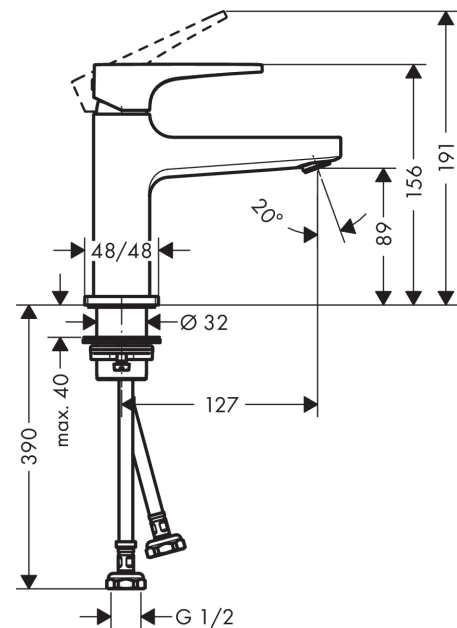

Metropol

Single lever basin mixer 100 with loop handle for hand washbasins without waste set

Surfaces: **Chrome** Article Number: **74500003**

Description

product features

- ComfortZone 100
- handle variant: flat handle
- projection 127 mm
- spray type: normal spray
- dezincification brass
- suitable for continuous flow water heaters
- connection dimension: DN15
- not included: waste set

Technology

Product image

Scale drawing

Flowchart