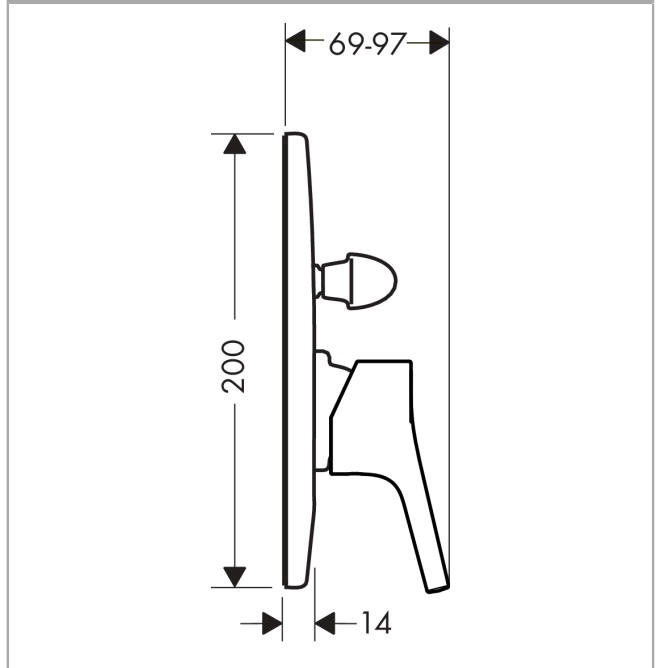

Talis S
Single lever bath mixer for concealed installation
 Surfaces: **Chrome** Article Number: **72407000**

Description

product features

- min. operating pressure: 1 bar
- max. operating pressure: 10 bar
- scope of supply: Single lever bath mixer, mounting material, assembly instruction
- not included: basic set

Product image

Scale drawing

Flowchart