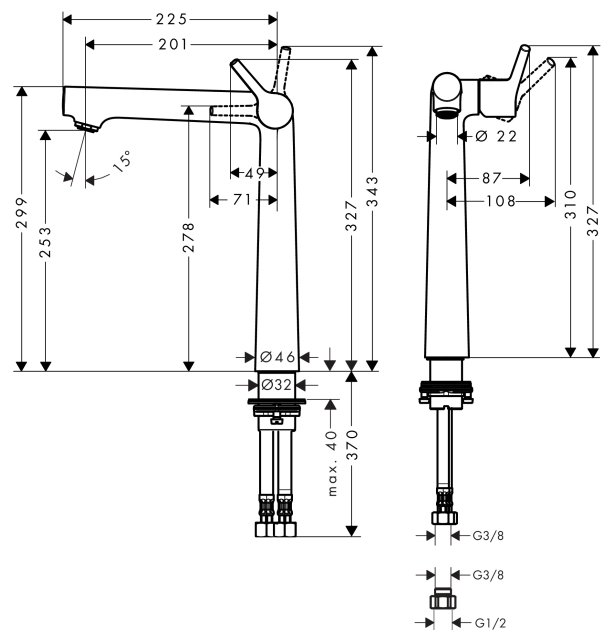

Talis S
Single lever basin mixer 250 without waste set
 Surfaces: **Chrome** Article Number: **72116003**

Description

product features

- ComfortZone 250
- handle variant: pin handle
- projection 201 mm
- spray type: normal spray
- suitable for continuous flow water heaters
- connection dimension: DN15
- not included: waste set

Technology

Product image

Scale drawing

Flowchart