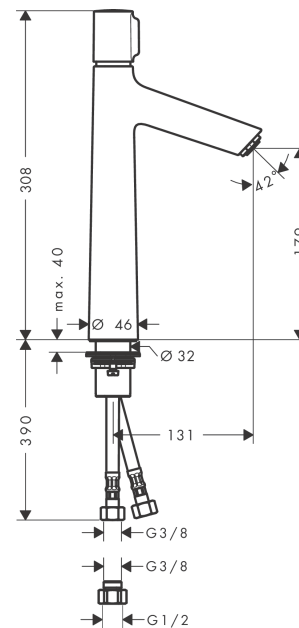

Talis Select S

Basin mixer 180 without waste set

Surfaces: **Chrome** Article Number: **72045003**

Description

product features

- ComfortZone 180
- handle variant: pin handle
- projection 108 mm
- spray type: normal spray
- suitable for continuous flow water heaters
- connection dimension: DN15
- not included: waste set

Technology

Product image

Scale drawing

Flowchart