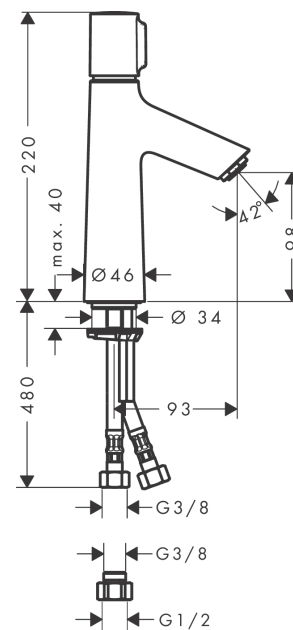

Talis Select S

Basin mixer 100 without waste set

Surfaces: **Chrome** Article Number: **72043003**

Description

product features

- ComfortZone 100
- handle variant: pin handle
- projection 108 mm
- spray type: normal spray
- suitable for continuous flow water heaters
- connection dimension: DN15
- not included: waste set

Technology

Product image

Scale drawing

Flowchart