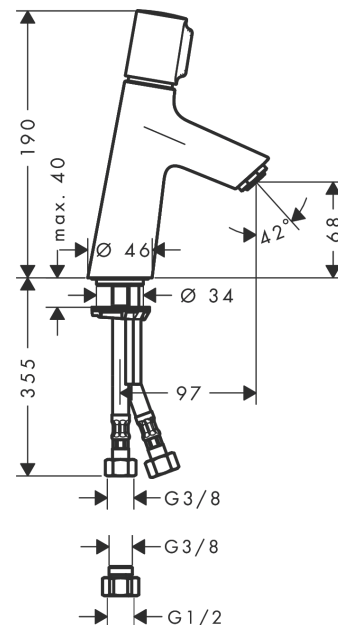

##### product features

- ComfortZone 80
- handle variant: pin handle
- projection 108 mm
- spray type: normal spray
- for cold water connection
- connection dimension: DN15
- not included: waste set

#### Scale drawing