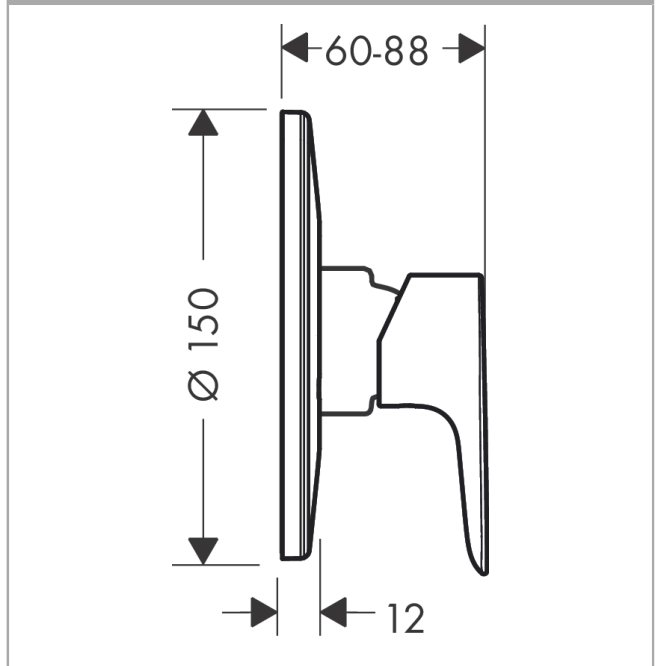

Talis E
Single lever shower mixer for concealed installation
 Surfaces: **Chrome** Article Number: **71766000**

Description

product features

- connection type: basic set
- flow rate at 3 bar: 28,7 l/min
- min. operating pressure: 1 bar
- max. operating pressure: 10 bar
- scope of supply: single lever shower mixer, mounting material, assembly instruction
- not included: basic set

Product image

Scale drawing

Flowchart