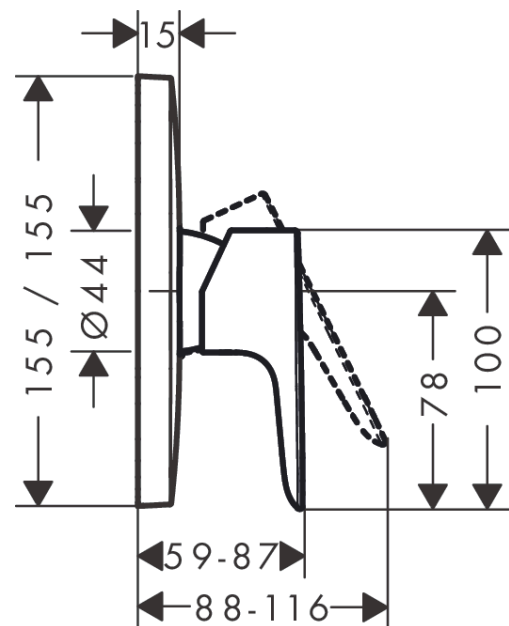

Talis E
Single lever shower mixer for concealed installation
 Surfaces: **Chrome** Article Number: **71765003**

Description

product features

- connection type: basic set
- flow rate at 3 bar: 31 l/min
- suitable for continuous flow water heaters
- scope of supply: single lever shower mixer, mixing unit, mounting material, assembly instruction
- not included: basic set

Product image

Scale drawing

Flowchart