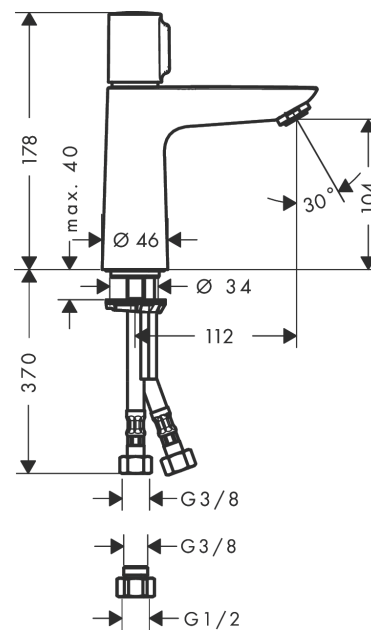

Talis Select E

Basin mixer 110 without waste set

Surfaces: **Chrome** Article Number: **71751003**

Description

product features

- ComfortZone 110
- handle variant: cylinder handle
- projection 112 mm
- spray type: normal spray
- suitable for continuous flow water heaters
- connection dimension: DN15
- not included: waste set

Technology

Product image

Scale drawing

Flowchart