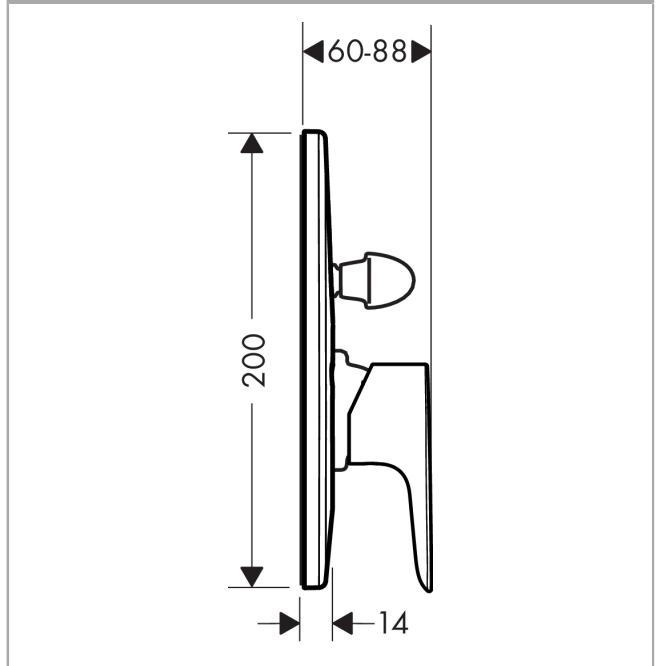

Talis E
Single lever bath mixer for concealed installation
 Surfaces: **Chrome** Article Number: **71746000**

Description

product features

- scope of supply: Single lever bath mixer, mounting material, assembly instruction
- not included: basic set

Product image

Scale drawing

Flowchart