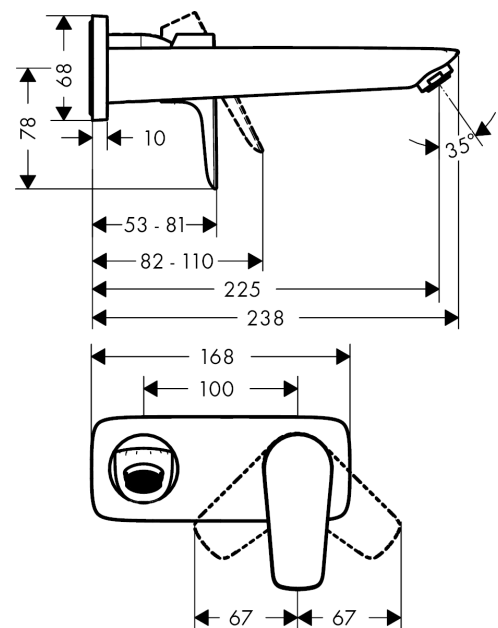

Talis E

Single lever basin mixer for concealed installation wall-mounted with spout 22.5 cm

Surfaces: **Matt Black** Article Number: **71734670**

Description

product features

- consists of: single lever basin mixer for concealed installation wall-mounted, waste set
- projection 225 mm
- spray type: normal spray
- flow rate at 3 bar: 5 l/min
- ceramic cartridge
- temperature limitation adjustable
- suitable for continuous flow water heaters
- non-closing waste set
- material waste set: metal
- connection type: basic set
- connection dimension: DN15
- handle can be positioned on the right or left, depends on the basic set installation

Technology

Product image

Scale drawing

Talis E

Single lever basin mixer for concealed installation wall-mounted with spout 22.5 cm

Surfaces: **Matt Black** Article Number: **71734670**

Flowchart

Talis E

Single lever basin mixer for concealed installation wall-mounted with spout 22.5 cm

Surfaces: **Matt Black** Article Number: **71734670**

Installation examples

Talis E

Single lever basin mixer for concealed installation wall-mounted with spout 22.5 cm

Year of production: >09/19

Pos.	Description	Article Number	Price	PU
1	handle	92666670	-	1
2	screw cover	96338000	-	1
3	sleeve	98790670	-	1
4	nut	95622000	-	1
5	O-ring 39x1,5	98400000	-	1
6	cartridge, assy	92730000	-	1
7	locking screw for handle	95140000	-	1
8	seal	95008000	-	1
9	O-ring 26x2	98147000	-	1
10	adapter for cartridge	95779000	-	1
11	escutcheon	92239670	-	1
12	O-ring 43x3	98418000	-	1
13	spout 225 mm	92714670	-	1
14	aerator M24x1 (5 l/min)	13185670	-	1
15	hollow set screw M5x8	92851000	-	1
16	escutcheon	95642670	-	1
17	O-Ring 30x2	98186000	-	1
18	connecting thread G½	95626000	-	1
19	O-ring 13x2	98128000	-	1
a	waste	50001000	-	1
b	extension set 25 mm for 13622180	31971000	-	1