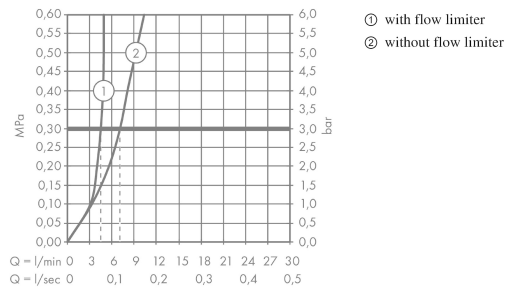

Talis E

Single lever basin mixer for concealed installation wall-mounted with spout 22.5 cm

Surfaces: **Matt Black** Article Number: **71734670**

Description

product features

- consists of: single lever basin mixer for concealed installation wall-mounted, waste set
- projection 225 mm
- spray type: normal spray
- flow rate at 3 bar: 5 l/min
- ceramic cartridge
- temperature limitation adjustable
- suitable for continuous flow water heaters
- non-closing waste set
- material waste set: metal
- connection type: basic set
- connection dimension: DN15
- handle can be positioned on the right or left, depends on the basic set installation

Technology

Product image

Scale drawing

Talis E

Single lever basin mixer for concealed installation wall-mounted with spout 22.5 cm

Surfaces: **Matt Black** Article Number: **71734670**

Flowchart

Talis E