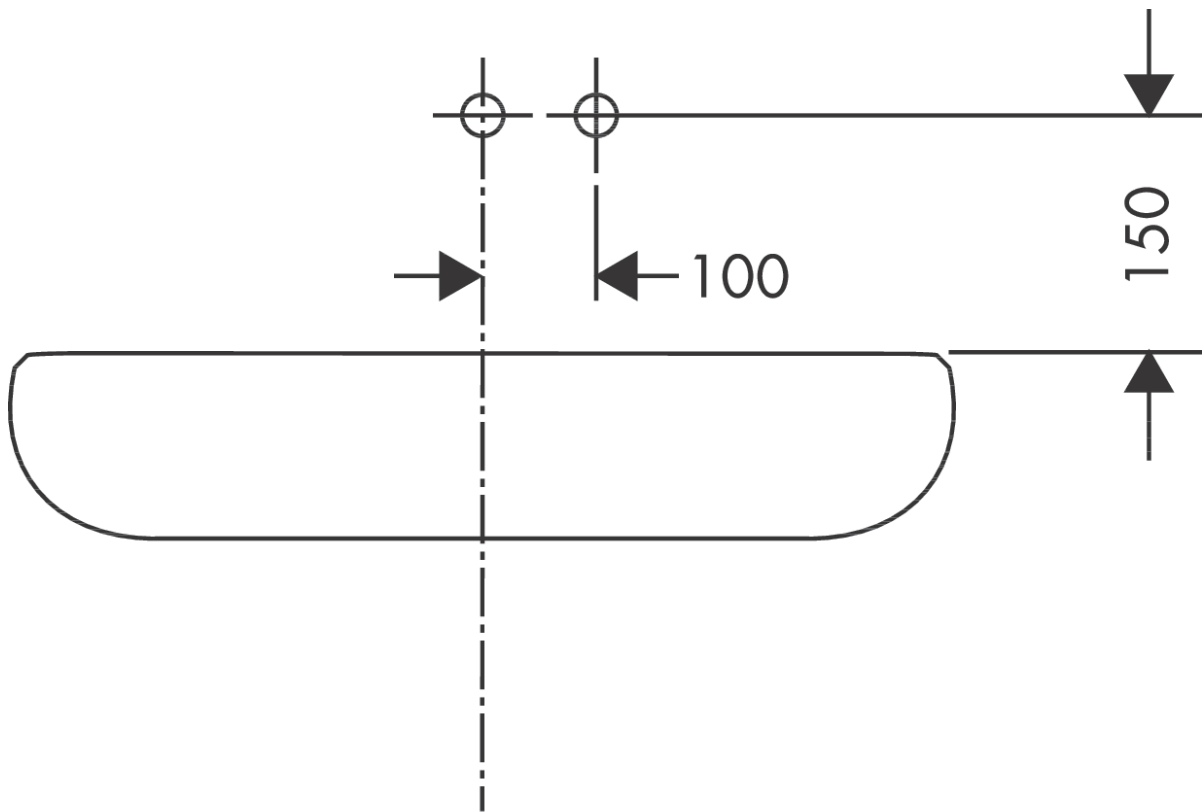

Talis E

Single lever basin mixer for concealed installation wall-mounted with spout 22.5 cm

Surfaces: **Matt Black** Article Number: **71734670**

Description

product features

- consists of: single lever basin mixer for concealed installation wall-mounted, waste set
- projection 225 mm
- spray type: normal spray
- flow rate at 3 bar: 5 l/min
- ceramic cartridge
- temperature limitation adjustable
- suitable for continuous flow water heaters
- non-closing waste set
- material waste set: metal
- connection type: basic set
- connection dimension: DN15
- handle can be positioned on the right or left, depends on the basic set installation

Technology

Product image

Scale drawing

Talis E

Single lever basin mixer for concealed installation wall-mounted with spout 22.5 cm

Surfaces: **Matt Black** Article Number: **71734670**

Flowchart

Talis E

Single lever basin mixer for concealed installation wall-mounted with spout 22.5 cm

Surfaces: **Matt Black** Article Number: **71734670**

Installation examples

Talis E

Single lever basin mixer for concealed installation wall-mounted with spout 22.5 cm

Year of production: >09/19

Pos.	Description	Article Number	Price	PU
1	handle	92666670	-	1
2	screw cover	96338000	-	1
3	sleeve	98790670	-	1
4	nut	95622000	-	1
5	O-ring 39x1,5	98400000	-	1
6	cartridge, assy	92730000	-	1
7	locking screw for handle	95140000	-	1
8	seal	95008000	-	1
9	O-ring 26x2	98147000	-	1
10	adapter for cartridge	95779000	-	1
11	escutcheon	92239670	-	1
12	O-ring 43x3	98418000	-	1
13	spout 225 mm	92714670	-	1
14	aerator M24x1 (5 l/min)	13185670	-	1
15	hollow set screw M5x8	92851000	-	1
16	escutcheon	95642670	-	1
17	O-Ring 30x2	98186000	-	1
18	connecting thread G½	95626000	-	1
19	O-ring 13x2	98128000	-	1
a	waste	50001000	-	1
b	extension set 25 mm for 13622180	31971000	-	1