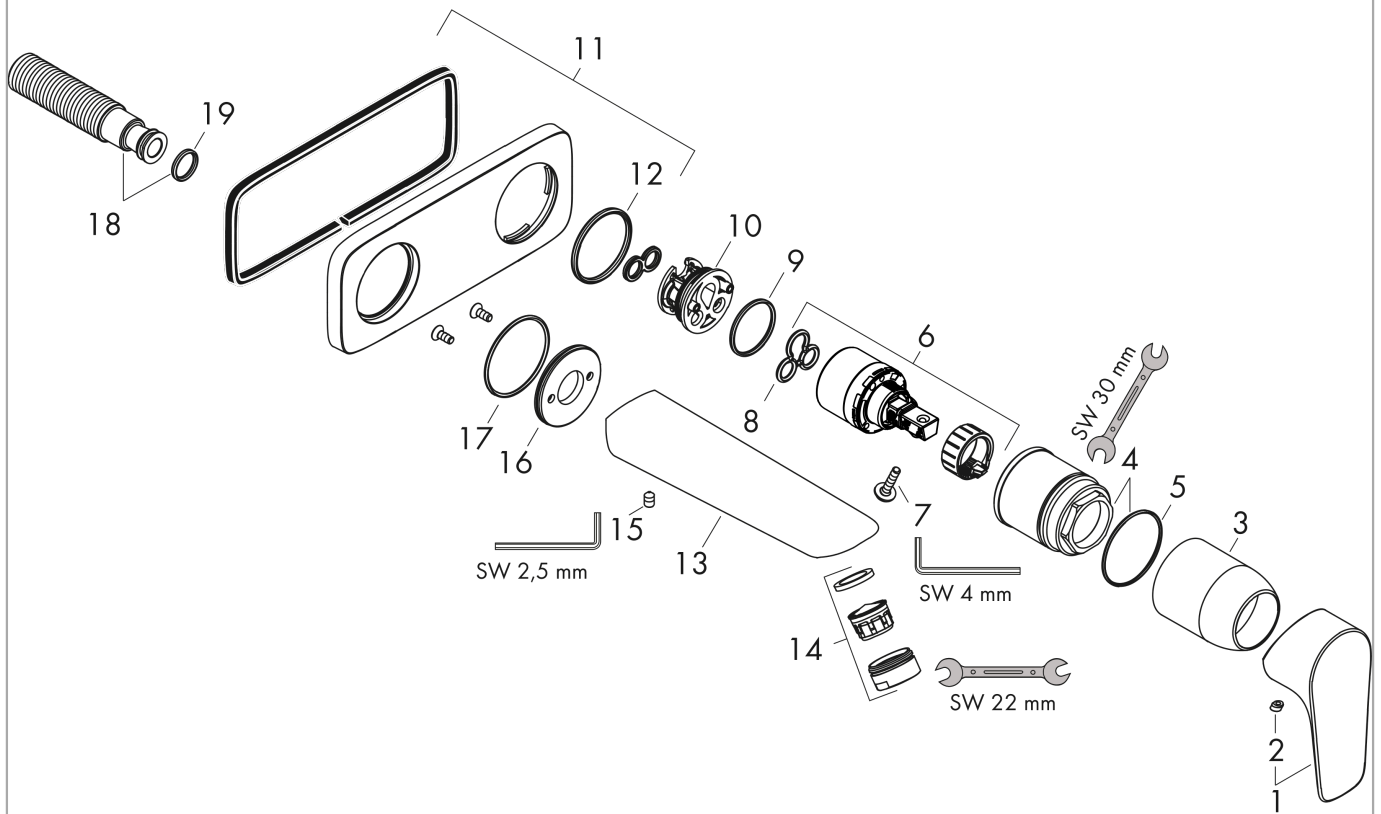

Talis E

Single lever basin mixer for concealed installation wall-mounted with spout 22.5 cm

Surfaces: **Matt Black** Article Number: **71734670**

Description

product features

- consists of: single lever basin mixer for concealed installation wall-mounted, waste set
- projection 225 mm
- spray type: normal spray
- flow rate at 3 bar: 5 l/min
- ceramic cartridge
- temperature limitation adjustable
- suitable for continuous flow water heaters
- non-closing waste set
- material waste set: metal
- connection type: basic set
- connection dimension: DN15
- handle can be positioned on the right or left, depends on the basic set installation

Single lever basin mixer for concealed installation wall-mounted with spout 22.5 cm

Surfaces: **Matt Black** Article Number: **71734670**

Installation examples

Talis E

Single lever basin mixer for concealed installation wall-mounted with spout 22.5 cm

Surfaces: **Matt Black** Article Number: **71734670**

Exploded Drawing

Year of production: >09/19

Talis E**Single lever basin mixer for concealed installation wall-mounted with spout 22.5 cm**Surfaces: **Matt Black** Article Number: **71734670****Spare part list**

Year of production: >09/19

Pos.	Description	Article Number	Price	PU
1	handle	92666670	-	1
2	screw cover	96338000	-	1
3	sleeve	98790670	-	1
4	nut	95622000	-	1
5	O-ring 39x1,5	98400000	-	1
6	cartridge, assy	92730000	-	1
7	locking screw for handle	95140000	-	1
8	seal	95008000	-	1
9	O-ring 26x2	98147000	-	1
10	adapter for cartridge	95779000	-	1
11	escutcheon	92239670	-	1
12	O-ring 43x3	98418000	-	1
13	spout 225 mm	92714670	-	1
14	aerator M24x1 (5 l/min)	13185670	-	1
15	hollow set screw M5x8	92851000	-	1
16	escutcheon	95642670	-	1
17	O-Ring 30x2	98186000	-	1
18	connecting thread G½	95626000	-	1
19	O-ring 13x2	98128000	-	1
a	waste	50001000	-	1
b	extension set 25 mm for 13622180	31971000	-	1