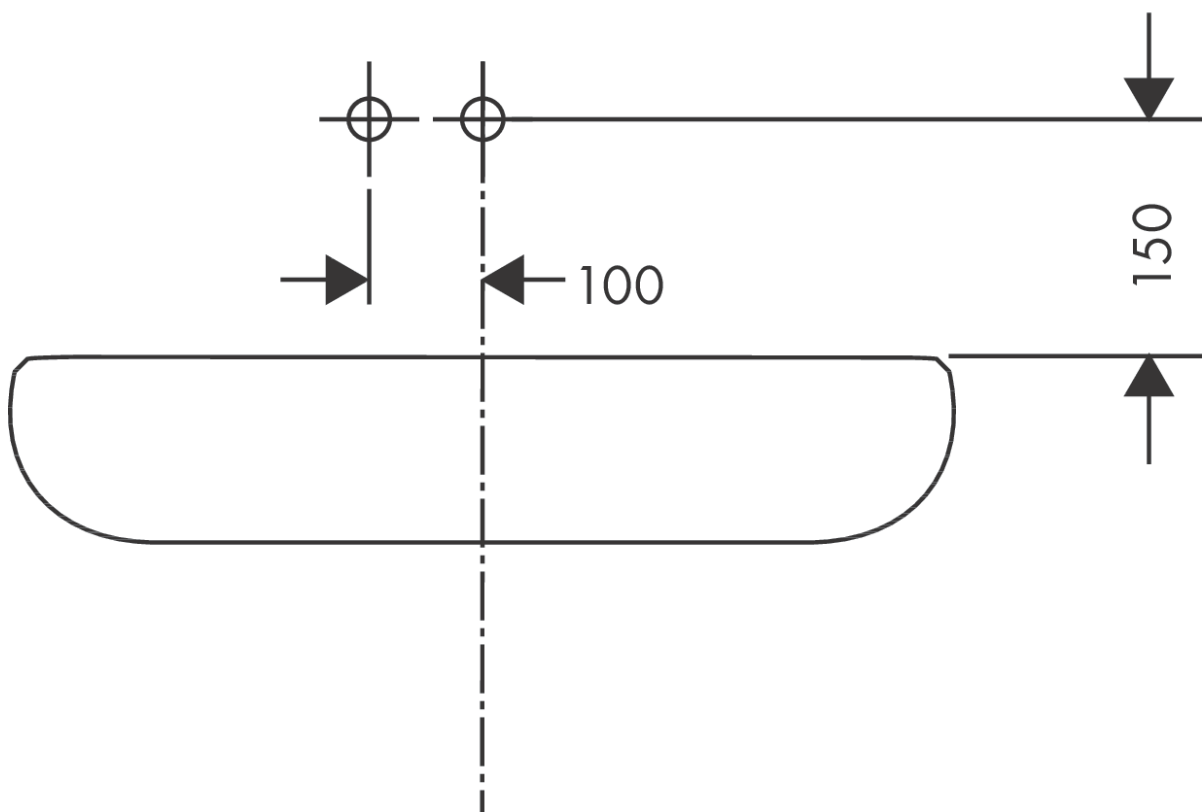

Talis E

Single lever basin mixer for concealed installation wall-mounted with spout 22.5 cm

Surfaces: **Matt Black** Article Number: **71734670**

Description

product features

- consists of: single lever basin mixer for concealed installation wall-mounted, waste set
- projection 225 mm
- spray type: normal spray
- flow rate at 3 bar: 5 l/min
- ceramic cartridge
- temperature limitation adjustable
- suitable for continuous flow water heaters
- non-closing waste set
- material waste set: metal
- connection type: basic set
- connection dimension: DN15
- handle can be positioned on the right or left, depends on the basic set installation

Technology

Product image

Scale drawing

Talis E

Single lever basin mixer for concealed installation wall-mounted with spout 22.5 cm

Surfaces: **Matt Black** Article Number: **71734670**

Flowchart

Talis E

Single lever basin mixer for concealed installation wall-mounted with spout 22.5 cm

Surfaces: **Matt Black** Article Number: **71734670**

Installation examples

Talis E

Single lever basin mixer for concealed installation wall-mounted with spout 22.5 cm

Year of production: >09/19

Pos.	Description	Article Number	Price	PU
1	handle	92666670	-	1
2	screw cover	96338000	-	1
3	sleeve	98790670	-	1
4	nut	95622000	-	1
5	O-ring 39x1,5	98400000	-	1
6	cartridge, assy	92730000	-	1
7	locking screw for handle	95140000	-	1
8	seal	95008000	-	1
9	O-ring 26x2	98147000	-	1
10	adapter for cartridge	95779000	-	1
11	escutcheon	92239670	-	1
12	O-ring 43x3	98418000	-	1
13	spout 225 mm	92714670	-	1
14	aerator M24x1 (5 l/min)	13185670	-	1
15	hollow set screw M5x8	92851000	-	1
16	escutcheon	95642670	-	1
17	O-Ring 30x2	98186000	-	1
18	connecting thread G½	95626000	-	1
19	O-ring 13x2	98128000	-	1
a	waste	50001000	-	1
b	extension set 25 mm for 13622180	31971000	-	1