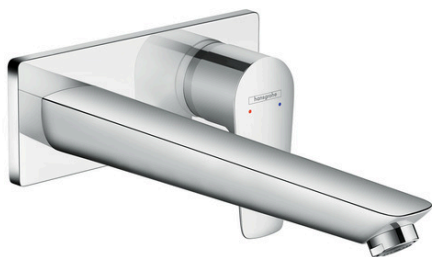

Talis E

Single lever basin mixer for concealed installation wall-mounted with spout 22.5 cm

Surfaces: **Chrome** Article Number: **71734000**

Description

product features

- consists of: single lever basin mixer for concealed installation wall-mounted, waste set
- handle variant: lever handle
- projection 225 mm
- spray type: normal spray
- suitable for continuous flow water heaters
- non-closing waste set
- material waste set: metal
- connection dimension: DN15
- handle can be positioned on the right or left, depends on the basic set installation
- noise class: I
- not included: basic set

Technology

Product image

Scale drawing

Flowchart

Talis E

Single lever basin mixer for concealed installation wall-mounted with spout 22.5 cm

Surfaces: **Chrome** Article Number: **71734000**

Installation examples