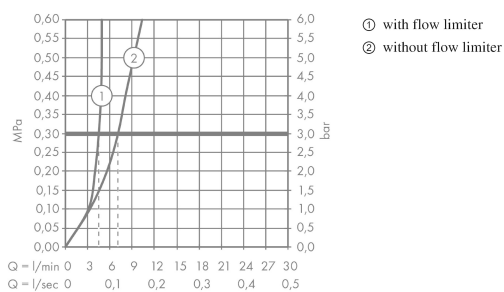

Talis E

Single lever basin mixer for concealed installation wall-mounted with spout 22.5 cm

Surfaces: **Chrome** Article Number: **71734000**

Description

product features

- consists of: single lever basin mixer for concealed installation wall-mounted, waste set
- handle variant: lever handle
- projection 225 mm
- spray type: normal spray
- suitable for continuous flow water heaters
- non-closing waste set
- material waste set: metal
- connection dimension: DN15
- handle can be positioned on the right or left, depends on the basic set installation
- noise class: I
- not included: basic set

Technology

Product image

Scale drawing

Flowchart

Talis E

Single lever basin mixer for concealed installation wall-mounted with spout 22.5 cm

Surfaces: **Chrome** Article Number: **71734000**

Installation examples