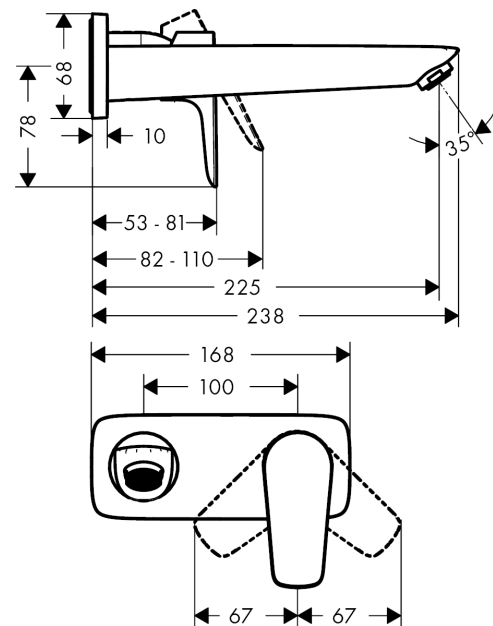

Talis E

Single lever basin mixer for concealed installation wall-mounted with spout 22.5 cm

Surfaces: **Chrome** Article Number: **71734000**

Description

product features

- consists of: single lever basin mixer for concealed installation wall-mounted, waste set
- handle variant: lever handle
- projection 225 mm
- spray type: normal spray
- suitable for continuous flow water heaters
- non-closing waste set
- material waste set: metal
- connection dimension: DN15
- handle can be positioned on the right or left, depends on the basic set installation
- noise class: I
- not included: basic set

Technology

Product image

Scale drawing

Flowchart

Talis E

Single lever basin mixer for concealed installation wall-mounted with spout 22.5 cm

Surfaces: **Chrome** Article Number: **71734000**

Installation examples