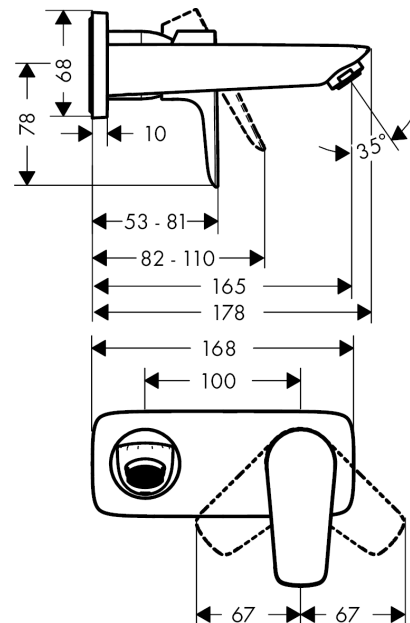

## Talis E

Single lever basin mixer for concealed installation wall-mounted with spout 16.5 cm

Surfaces: **Chrome** Article Number: **71732000**

#### product features

- consists of: single lever basin mixer for concealed installation wall-mounted, waste set
- handle variant: lever handle
- projection 165 mm
- spray type: normal spray
- suitable for continuous flow water heaters
- non-closing waste set
- material waste set: metal
- connection dimension: DN15
- noise class: I
- not included: basic set

### Scale drawing

### Flowchart

**Talis E**

**Single lever basin mixer for concealed installation wall-mounted with spout 16.5 cm**

Surfaces: **Chrome** Article Number: **71732000**

Installation examples