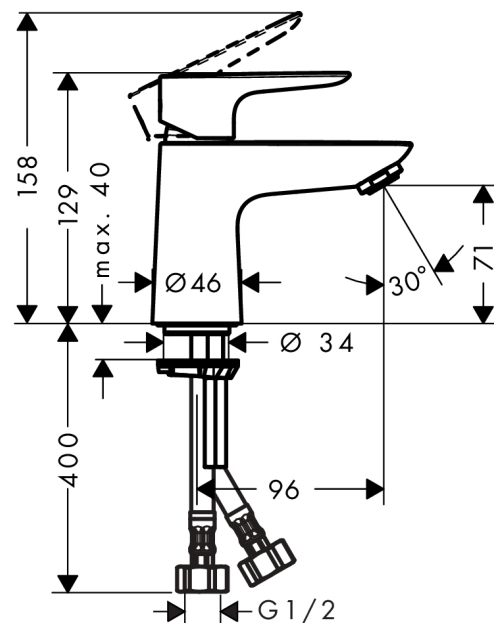

**Talis E**  
**Single lever basin mixer 80 without waste set**  
 Surfaces: **Chrome** Article Number: **71702003**

### Description

**product features**

- ComfortZone 80
- handle variant: lever handle
- projection 107 mm
- spray type: normal spray
- suitable for continuous flow water heaters
- connection dimension: DN15
- not included: waste set

### Scale drawing